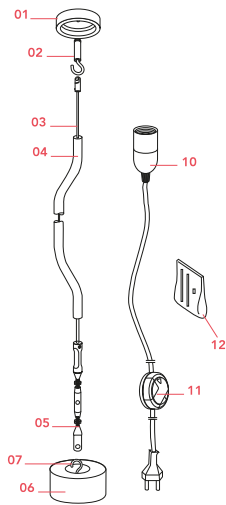

## Parentesi dimmer

Designed by Achille Castiglioni and Pio Manzu, 1971

Halogen - 150W

Lamp providing direct light. Lamp moves vertically via sliding of a painted or nickel-plated shaped steel tube on a ceiling-to-floor steel cable (4000 mm long). Fixture head made of injection-molded black elastomer. On the cable there is the electronic dimmer which allows the regulation of light brightness.

## Schematic light drawing

## Spare Parts

**DOWNLOAD**