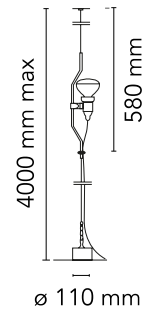

## Parentesi dimmer

Designed by Achille Castiglioni and Pio Manzu, 1971

Halogen - 150W

Lamp providing direct light. Lamp moves vertically via sliding of a painted or nickel-plated shaped steel tube on a ceiling-to-floor steel cable (4000 mm long). Fixture head made of injection-molded black elastomer. On the cable there is the electronic dimmer which allows the regulation of light brightness.

### Main specifications

EAN	8059607020456
Mounting	Suspension
Environments	Indoor dry location
Light Source Type	Bulb
Lamp category	Halogen
Lamp holders	E27
Iicos	HSGSR
Number of heads	1
Power (W)	150

### Physical

Colour	Black
Cord length (mm)	4000
Net weight (kg)	3.57
Package height (mm)	90
Package width (mm)	150
Package length (mm)	610
Package volume (m3)	0.01
IP internal	20