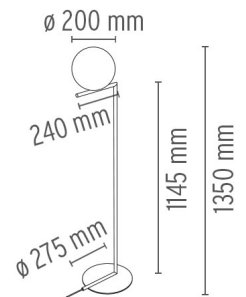

## IC FI

<b>Mounting</b>	Floor
<b>Lamps description</b>	1 x 60W E14 HSGS dimmer
<b>Environment</b>	Indoor
<b>Finish</b>	Brushed brass, Chrome
<b>Technical description</b>	Floor lamp providing diffused light. Frame in brass, brushed and transparent varnished or chrome steel. Blown glass opal diffuser. Dimmer on the power chord.

## PHYSICAL

<b>Construction material</b>	Blown glass, Brass, Steel
<b>Weight (kg)</b>	5.0

## DIMENSIONS