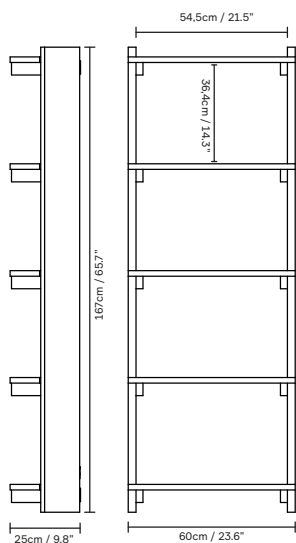

Beam Wall Shelf 5, Pine

Product Fact Sheet

Beam Wall Shelf 5, Pine

No. (6140) Beam Wall Shelf 5, Pine

Dimensions:

W: 60 cm / 23.6", H: 167 cm / 65.7", D: 25 cm / 9.3"

Product description:

A durable and practical wooden wall shelf with a good depth for easy storage or display. The striking H-shaped end frames, which show off the beautiful grain of the pinewood, are joined to smoothly embrace the solid top. Made from locally sourced Bosnian pine, a warm raw material and a great alternative to traditional slow-growing wood, this attractive wooden shelf is a sustainable choice. The shelf is finished with ultra-matt lacquer for extra protection. The Ordinary Storage Box fits neatly into the Beam Shelf.

Country of origin: Bosnia Herzegovina

Net weight: 15 kg / 33 lb

Designed by/year of design: Herman Studio, 2024

Pre-assembled: No, Consiste of 7 pieces.

Contract use: Yes

Scope of application: Shelf

Warranty: Form & Refine provides a five-year product warranty