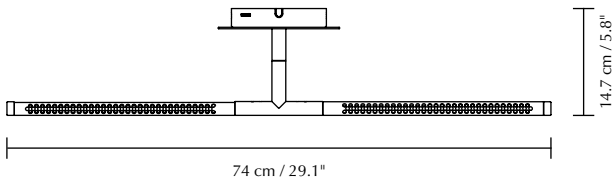

Colour variations

plated brass

UMAGE