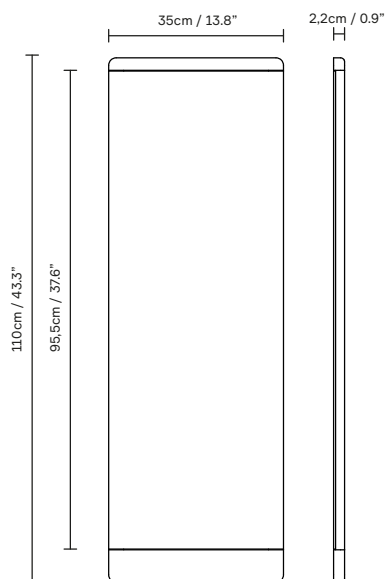

Rim Wall Mirror 35x110

Product Fact Sheet

Rim

Wall Mirror 35x110

No. (2410) Rim Wall Mirror, oak 35x110 / No. (2411) Rim Wall Mirror, white oak 35x110

Dimensions:

W: 35 cm / 13.8", H: 110 cm / 43.3", D: 2,2 cm / 0.9"

Material: FSC®-certified Solid European Oak (FSC-C132484) Wall Bracket: Beech
Claim: FSC Mix Credit

Country of origin: Bosnia-Herzegovina

Net weight: 4,4 kg / 9.7 lb

Designed by/year of design: Herman Studio, 2024