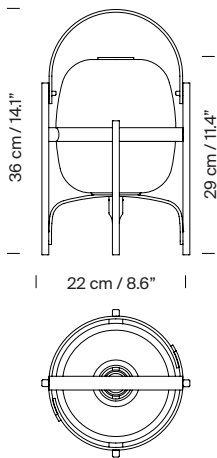

Regulations:

CE
UNE-EN 60598
UNE-EN 55015
UNE-EN 60529

UL
Dry location only
UL-153
E-352592

Maintenance:

Clean with a smooth cloth. Do not use ammonia, solvents or abrasive cleaning products.

Others:

The lamp is delivered in one package.
The assembly instructions are delivered with the product.

Model: