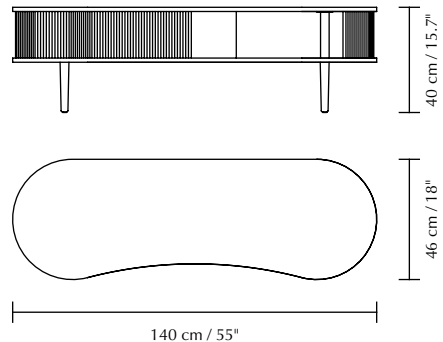

Colour variations

RECOMMENDED ACCS.

Seat Cushion

#5607