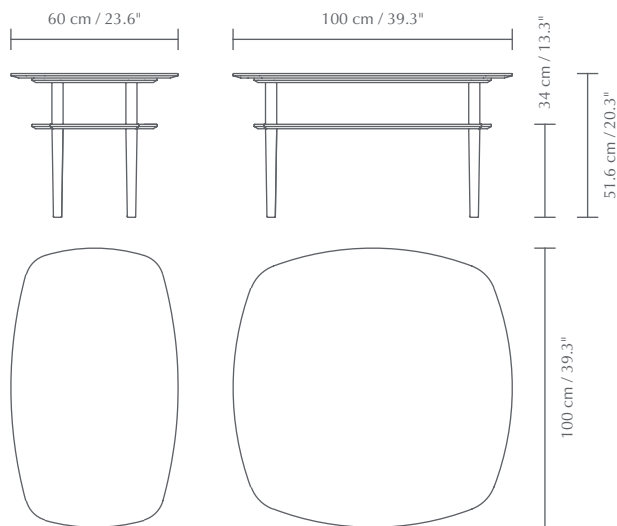

TOGETHER | COFFEE TABLE

Designed by Søren Ravn Christensen

Colour variations

oak

dark oak

black oak

venetian cane

DIMENSIONS (H x W x D)

Together sleek rectangle:

51.6 x 100 x 60 cm / 20.3 x 39.3 x 23.6"

Together smooth square:

51.6 x 100 x 100 cm / 20.3 x 39.3 x 20.5"

MATERIAL

Solid oak, oak veneered MDF and rattan

CONSTRUCTION

Legs: Solid oak. Legs attached with threaded rods.

Plate: Veneered surfaces and solid oak lipping, with clear coat wood finish.

WEIGHT

Together sleek rectangle: 20.5 kg / 45.2 lbs

Together smooth square: 21.5 kg / 47.4 lbs

WEIGHT INCL. PACKAGING

Together sleek rectangle: 26 kg / 57.3 lbs

Together smooth square: 29 kg / 63.9 lbs

PACKAGING DIMENSIONS (L x W x H)

Together sleek rectangle:

67.5 x 125 x 11 cm / 26.6 x 49.2 x 4.3"

Together smooth square:

107.5 x 107.5 x 11 cm / 42.3 x 42.3 x 4.3"

ASSEMBLY TIME

15 min

MEDIA KIT

Photos and press material

Download at umage.presscloud.com

ORDERING INFORMATION

Together sleek rectangle oak #5521

Together sleek rectangle dark oak #5806

Together sleek rectangle black oak #5154

Together smooth square oak #5522

Together smooth square dark oak #5807

Together smooth square black oak #5155

UMAGE