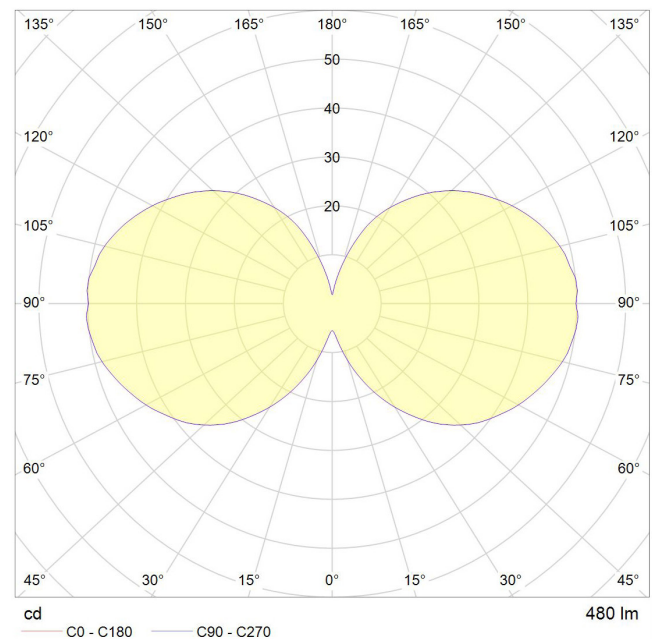

POLAR DIAGRAM

DIMMING

Dimmable: Yes
Dimming type: Trailing edge
Recommended EU Dimmer: Varilight - V-pro JXP401
(X denotes faceplate color)

A full list of compatible dimmers is available on request.

OUTER CARTON

Pc/ Ctn: 50
Gross weight: 6.1Kg
Length: 54cm
Width: 54cm
Height: 32cm

IES/LDT FILE

Available upon request.

EAN UK: 5060400151059