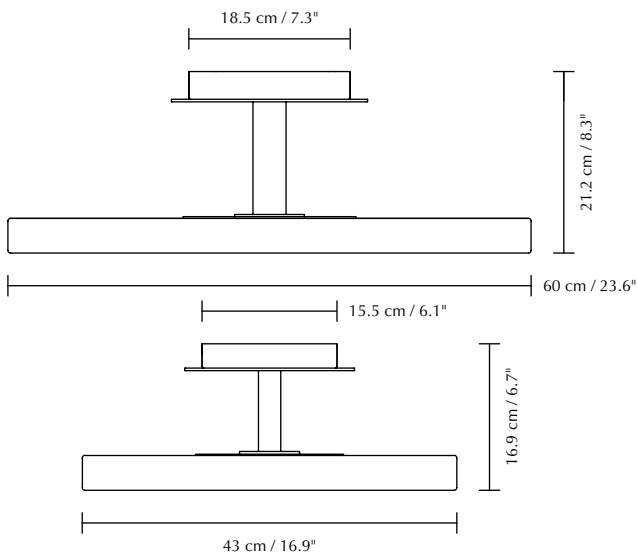

ASTERIA UP

Designed by Søren Ravn Christensen

Colour variations

pearl white

anthracite grey

black

Surface mounted lamp

DIMENSIONS

Ø: 60 cm / 23.6"   Ø: 43 cm / 16.9"
H: 21.2 cm / 8.3"   H: 16.9 cm / 6.7"

MARKINGS, TESTS & CERTIFICATIONS

CE, UKCA (for indoor use), IP2X, cETLus

MATERIAL

Steel, aluminium and PMMA
Metal canopy

WARRANTY

10 years warranty against manufacturer defects

WEIGHT

7.2 kg / 15.9 lb

WEIGHT INCL. PACKAGING

9.5 kg / 20 lb

LIGHT SOURCE

Asteria Up large:

EU: 37W LED panel incl. ambient top light. 3000 K
2300 lumen. CRI 82. 25000 H

US: 36W LED panel incl. ambient top light. 3000 K
2400 lumen. CRI 82. 25000 H

Asteria Up medium:

EU: 17W LED panel incl. ambient top light. 3000 K
1100 lumen. CRI 83. 25000 H

Dimmable with external dimmer*

PACKAGING DIMENSIONS (L x W x H)

Large: 84 x 65.1 x 8.5 cm / 33.1 x 25.6 x 3.3"

Medium: 67.1 x 46.9 x 8.1 cm / 26.4 x 18.5 x 3.2"

ASSEMBLY TIME

10 min

MEDIA KIT

Photos and press material

Download at umage.presscloud.com

ORDERING INFORMATION

Large pearl white   EU/UK/APAC #2329 / US #2335

Large anthracite grey   EU/UK/APAC #2330 / US #2336

Large black   EU/UK/APAC #2331 / US N/A

Medium pearl white   EU/UK/APAC #2371 / US N/A

Medium anthracite grey   EU/UK/APAC #2372 / US N/A

Medium black   EU/UK/APAC #2384 / US N/A