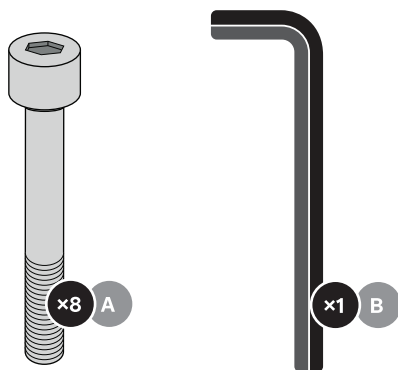

Design House *Stockholm*

Assembly Instructions
Atelier Floor Hanger (2603-1000)

Components (tools):

Components:

Step 1.

Step 2.