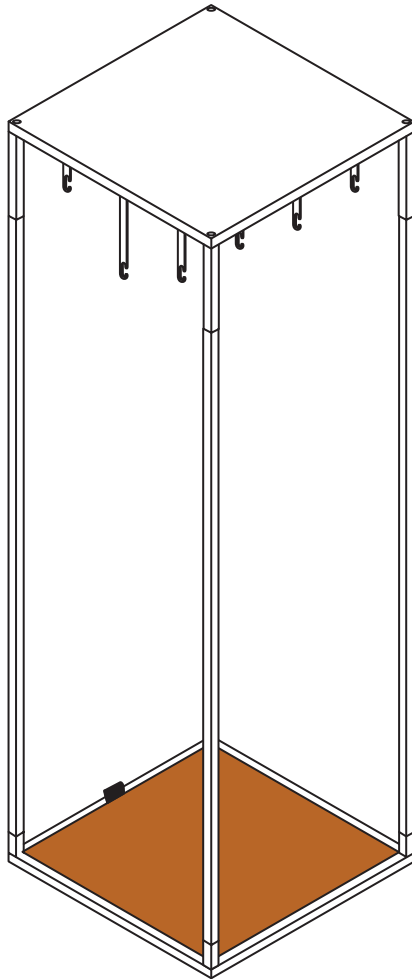

Design House *Stockholm*

Assembly Instructions
Atelier Floor Hanger (2603-1000)

Components (tools):

Components:

Step 1.

Step 2.