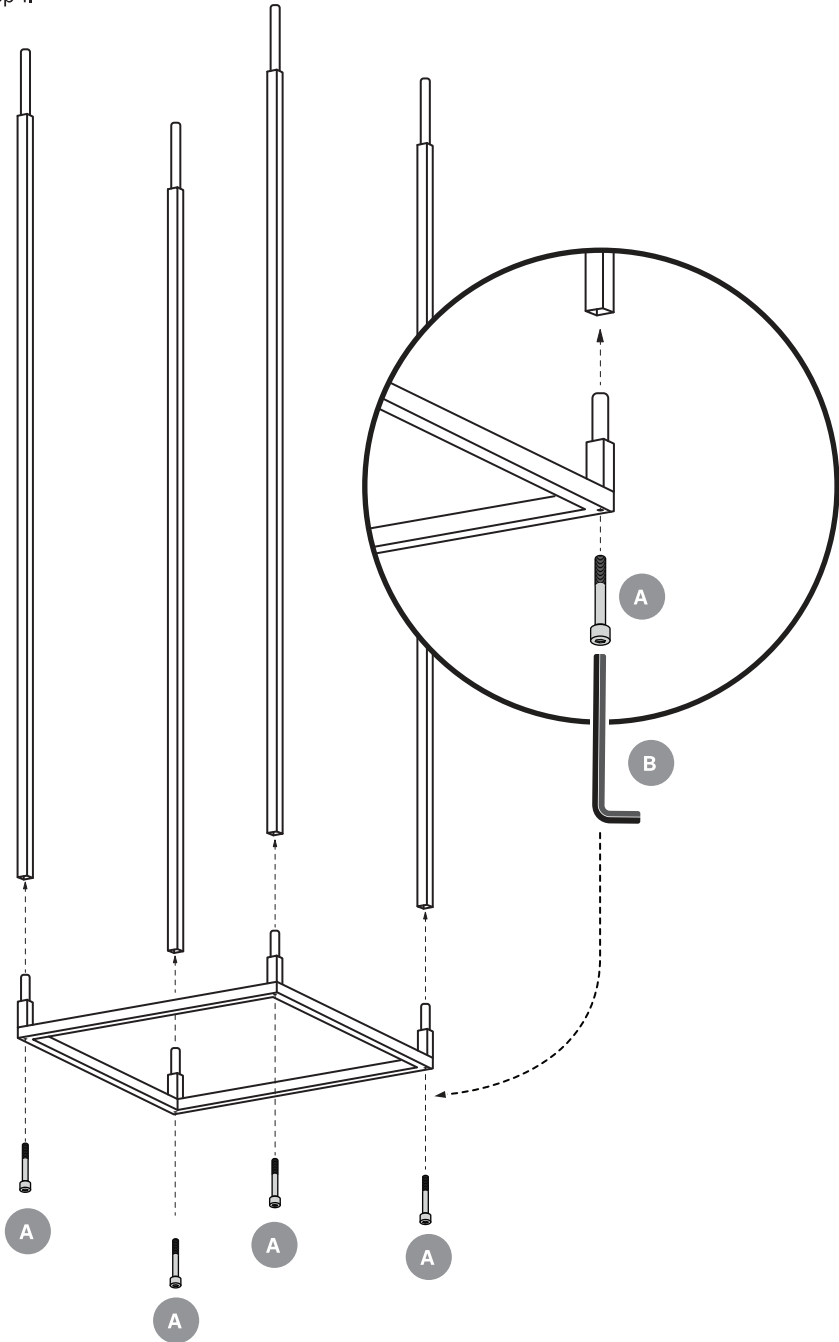

Design House *Stockholm*

Assembly Instructions
Atelier Floor Hanger (2603-1000)

Components (tools):

Components:

Step 1.

Step 2.