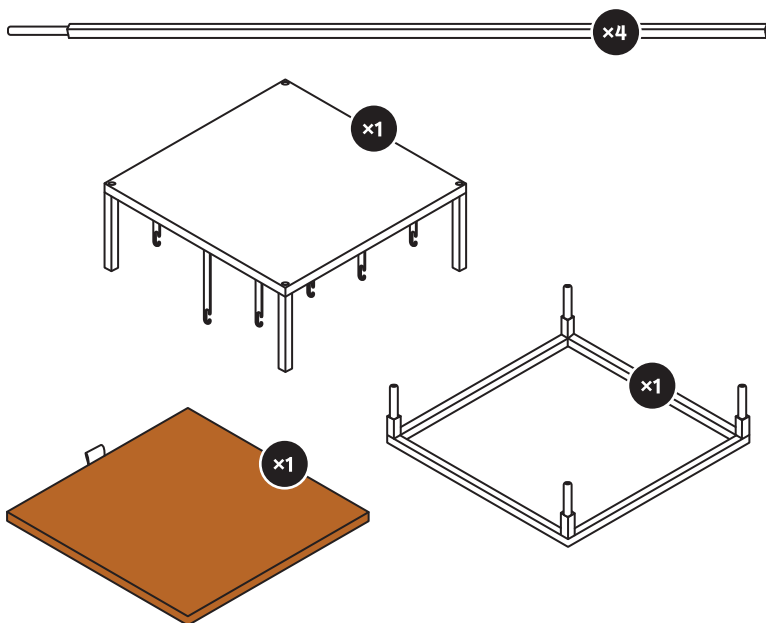

Design House *Stockholm*

Assembly Instructions
Atelier Floor Hanger (2603-1000)

Components (tools):

Components:

Step 1.

Step 2.