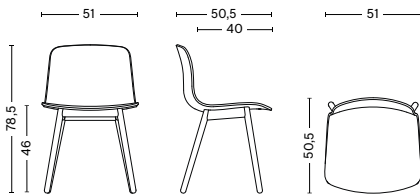

AAC 12

PRODUCT FACT SHEET

AAC 12

DESIGN BY HEE WELLING & HAY, 2010

With its gently curved open shell and symmetrical solid base, the About A Chair AAC 12 design offers a refreshingly pared back expression that is consistent with the rest of the series. The lack of armrests ensures a clean, clutter-free silhouette, whilst the shaped back provides optimal comfort. The wooden frame with elegant, rounded legs conveys warmth and character, and ensures greater stability and a longer lifetime. The polypropylene or upholstery shell and solid wood base are available in a wide range of options.

DIMENSIONS

WIDTH 51 CM | 20.08"

DEPTH 50,5 CM | 19.88"

HEIGHT 78,5 CM | 30.91"

SEAT HEIGHT 46 CM | 18.11"

SEAT DEPTH 40 CM | 15.75"

MATERIALS

SHELL

DIMENSIONS

WIDTH 48 CM | 18.90"

DEPTH 39 CM | 15.35"

HEIGHT 0,5 CM | 0.2"

MATERIALS

Polyurethane foam, Non-slip backing.

LEATHER

Pigmented leather.