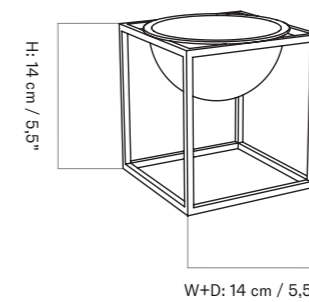

KUBUS BOWL, SMALL

Designed by *Søren Lassen*

The Kubus Bowl is designed by Søren Lassen, and features elements evocative of the Bauhaus school, one of Mogens Lassen's primary inspirations. The German design school believed that good design should be accessible to the people, and this concept appealed to architect Mogens Lassen. The Kubus Bowl is produced in Denmark with a focus on high quality and solid craftsmanship, and the bowl is a natural extension of the iconic Kubus candleholder, designed by Mogens Lassen in 1962. The Kubus Bowl is suitable for home decoration year-round and can contain everything from blossoms to herbs, fruits, vegetables or your favorite candy.

PRODUCT TYPE
Bowl

COLLI
2

ENVIRONMENT
Indoor

DIMENSIONS
H: 14 cm / 5,5"
W: 14 cm / 5,5"
D: 14 cm / 5,5"

TECHNICAL SPECIFICATIONS

PRODUCTION PROCESS
The frame is casted with zinc and shot blasted before it is powder coated. The bowl is casted with zinc and afterwards powder coated.

COLOURS
Black
White
Gold-Plated

MATERIALS
Powder coated zinc

WEIGHT
0,994 kg / 2,19 lb
Gold-Plated: 0,984 kg / 2,17 lb

CERTIFICATION
Food safe when using inlay

PACKAGING TYPE
Gift box

PACKAGING MEASUREMENTS
(H x W x D)
H: 21 cm, W: 16 cm, D: 17 cm /
8,3" x 6,3" x 6,7"

MATERIALS & MAINTENANCE
Please visit audocph.com for materials, care and maintenance instructions.