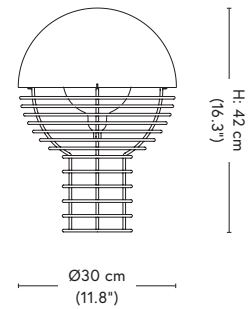

WIRE TABLE LAMP
1980

WIRE TABLE LAMP Ø30 1980

LIGHTING

Description

Table lamp with a cylindrical wire framework that widens into a hemisphere at the top.

Material

Frame in chrome plated steel, shade in acrylic.

Light source

E14 (230V) max. 25W / E12 (120V) max. 25W
IP20. Bulb is not included

Cord

Transparent w. switch 220 cm (86.6")

Certifications

CE / UKCE / UL

Product dimensions

H: 42 cm (16.3")
Ø30 cm (11.8")

Box dimensions

35 × 35 × 47 cm (13.8 × 13.8 × 18.5")

Weight

3 kg / 4 kg incl. packaging

Colour

Chrome/White, Chrome/Yellow,
Chrome/Orange, Chrome/Red

White

Yellow

Orange

Red

WIRE TABLE LAMP Ø40 1980

LIGHTING

Description

Table lamp with a cylindrical wire framework that widens into a hemisphere at the top.

Material

Frame in chrome plated steel, shade in acrylic.