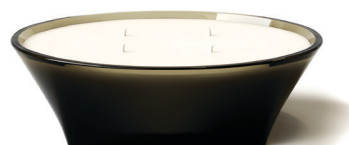

## PRODUCT OPTIONS

80 GR / 2.8 OZ

Private View  
3201029

235 GR / 8.3 OZ

Private View  
3200029

428 GR / 15.1 OZ

Private View  
3202029