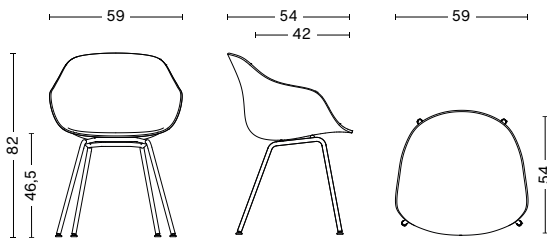

AAC 226

PRODUCT FACT SHEET

AAC 226

DESIGN BY HEE WELLING & HAY, 2022

Featuring a four-legged steel frame with slim legs, the AAC 226 has a sleek, elegant expression. Retaining the fundamental idea shared by the AAC family, this model is characterised by a curved shell with a slightly higher back. Designed with optimal functionality in mind, the shell construction offers a deep, generous seat that combines inviting aesthetics with a high level of comfort, whilst the lower armrests provide good support and enable the chair to fit underneath a table or desk. The functional base features angled legs that slant slightly outwards for optimal stability and is available in black powder-coated and chrome finishes, while the post-consumer recycled plastic shell comes in several colour options. The multitude of variants and design combinations give this series great versatility in a wide range of corporate, public, and private contexts.

HIGHLIGHTS

- Part of a multi-functional family of dining and conference chairs, office chairs, bar stools, lounge chairs, tables, an ottoman and a sofa.
- The curved shell has a slightly higher back and a deep generous seat.
- The shell is made from 100% post-consumer recycled plastic and comes in three colours.
- Lower armrests offer good support, whilst enabling the chair to fit underneath a table.
- Available with full upholstery, a standard and a soft quilted version in all standard fabrics and leathers.
- The 4-leg steel base comes in two finishes.
- Other base options are: Moulded plywood base, solid wood base, 4-star swivel base and 5-star swivel base with wheels and gas lift.
- Suitable for a wide variety of private and public environments.
- Qualified for contract use.

DIMENSIONS

WIDTH 59 CM | 23.25"
DEPTH 54 CM | 21.25"
HEIGHT 82 CM | 32.25"
SEAT HEIGHT 46,5 CM | 18.25"
SEAT DEPTH 42 CM | 16.50"

MATERIALS

SHELL

Injection moulded solid-coloured polypropylene shell with armrest. Made from 100% post-consumer recycled PP.