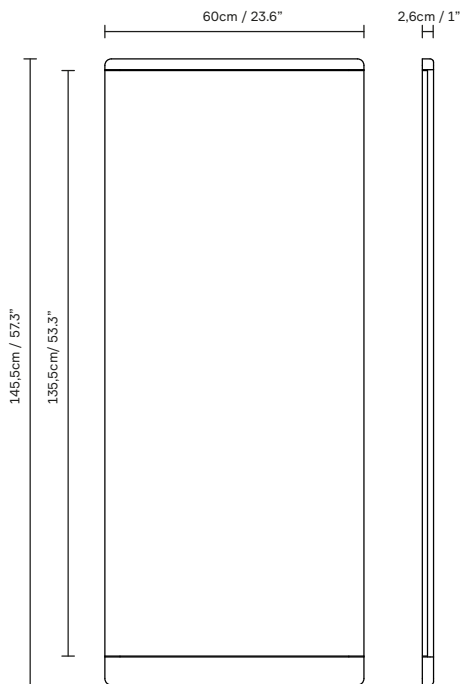

Rim Pinboard 60x145

Product Fact Sheet

Rim Pinboard 60x145

No. (2425) Rim Pinboard 60 x 145, oak / No. (2426) Rim Pinboard 60 x 145, white oak

Dimensions:

W: 60 cm / 23.6", H: 145,5 cm / 57.3", D: 2,6 cm / 1"

Product description:

The Rim Pinboard is a design element made of 100% recycled canvas and solid wood. The two materials create an aesthetically pleasing functional object with a warm and natural look for the contemporary living space. The pinboard helps organize and inspire your daily life by presenting ideas in a modern and inviting style.

Net weight: 10 kg / 22 lb

Designed by/year of design: Herman Studio, 2024

Pre-assembled: Yes

Contract use: Yes

Certifications: The canvas consists of 100 % recycled waste material including a mix of recycled PET and upcycled cotton.