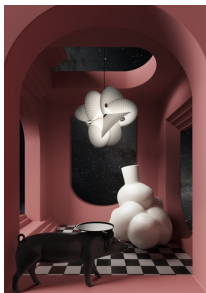

m o o o i

Serpentine Light

FRONT

Serpentine Light by Front is an airy suspension lamp created with elaborate twists and turns. The lighting design originated from twisting and turning a piece of paper. By playing with the tension and natural flow—discovering the limits of the different shapes paper could adopt. The dark lines create the effect of an endless upwards spiral. The flow and curve of the almost translucent material is very natural and diffuses the light evenly. The design's strong character and illusion of perpetual movement makes it the perfect lamp to hang above your dining table, in your hallway, or above your desk in your office. The lightweight material and perpetual movement make the Serpentine Light an elegant suspension light that keeps you guessing.

Detailing

Serpentine light is a fun and simple looking design created with elaborate twists and turns.

Colours

White

Serpentine Light / 8

Dimensions

46cm | 18.1"

60cm | 23.6"