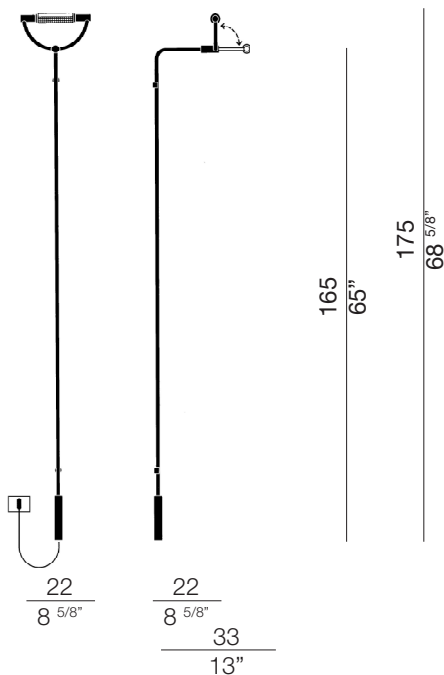

Gradiparete con stelo

Halogen free standing, wall, ceiling and desk lamps for interiors. Consisting of a cylinder made of highly heat-resistant glass treated with special enamels, the lighting body takes care of the various different functions of reflector, antiglare shade and bulb protection in one piece. A wide variety of layouts can be achieved by orienting the semicircumference support through 90° and the reflector itself through 360°. No tools are needed to replace the bulbs.

LUMINAIRE

materials	steel, zama, borosilicate glass
environment	interiors
mounting location	wall
emission	indirect light
weight	1,5 kg
voltage	230V
insulation class	2
plug	european 2 poles
IP classification	IP20
marks	CE   
design Franco Bettonica, Mario Melocchi, 1990	

LIGHT SOURCE

source	 halogen
socket	R7s
ILCOS code	HDG114,2
bulb included	yes
number of bulbs	1
power	230W (max 250W)
life	2.000 h
energy label	C
luminous flux	5.060 lm
colour temperature	2.900K

FINISHES