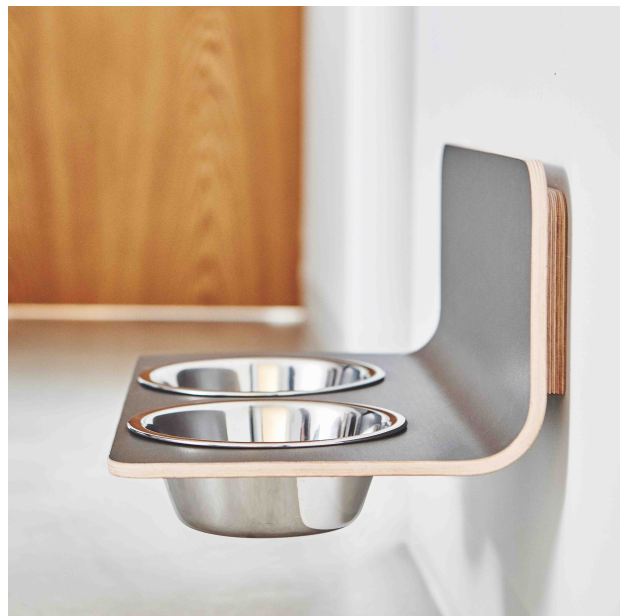

Arco
Dog Feeder

SKU:

C06-011-01-SM/ML, C06-011-02-SM/ML

Description:

Created by Slovene Design Team Raketa the Arco Dog Feeder stands out with minimalistic design and functionality down to the last detail. Unobtrusive and modern Arco fits into every interior design and convinces both dog and owner.

The feeder can be easily mounted on the wall at the desired height exactly matching the size of your four-legged friend. The seemingly floating construction allows your dog to eat in a comfortable and gentle position.

Thanks to a sliding system, the dog feeder can be removed and cleaned at any time. As dogs can be messy while eating and especially drinking, the curved L-shaped body protects your wall from splashes and dirt and at the same time allows you to comfortably wipe under the bowls.

Inner bowl diameter: 17 cm

RRP: 229,- Euro

Available Colors:

- HPL Grey
- HPL White

HPL Grey

HPL White

Material:

- High Pressure Laminate surface
- Frame: Bent plywood
- Brushed stainless steel bowls (dishwasher-safe)
- Silicone rings