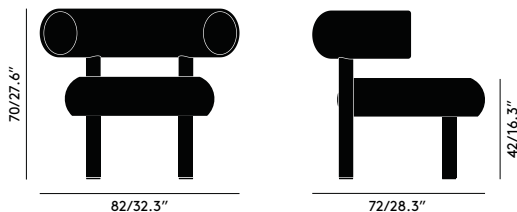

# FAT LOUNGE CHAIR

Fat is designed to hug the body and allow for multiple sitting positions. The extreme simplicity of the components is a testament to form following function, whilst maintaining a humorous silhouette. Quite a balancing act! Fat is made from moulded foam, wrapped in upholstery by experienced craftsmen, and comes with metal legs in high gloss black lacquer.

<b>Year of Design</b>	2018
<b>Product Weight</b>	41.9 lb
<b>Spares</b>	Glide - Ackurat part no SF458M816S
<b>Material</b>	Fabric, Foam, Plywood, MDF, Steel
<b>Foam Certification</b>	California TB-117:2013
<b>Certification</b>	BS EN 16139: 2013 Level 1
<b>Fabric Consumption</b>	1.9 yd
<b>Leather Consumption</b>	28.5 sqft