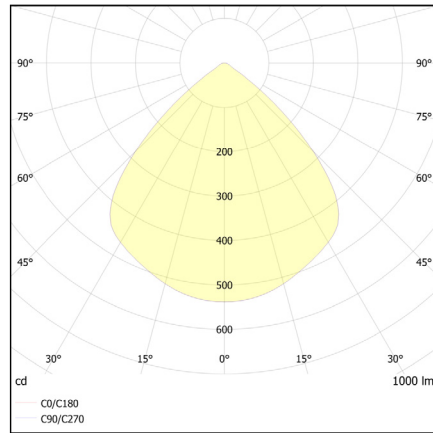

GRAU

Light Curve

Light

Light source	LED
Luminous flux (Task Light)	1000lm
Luminous flux (Golden Light)	600lm
Color temperature (Task Light)	3500K
Color temperature (Golden Light)	2300K
Color rendering index (Task Light)	CRI > 94
Color rendering index (Golden Light)	CRI > 87
Light emission	Direct
Beam angle	91°
Light distribution	Symmetric
Light color	Warm White - Neutral white
Dimmable	Yes
Type of dimming	Integrated pushbutton
Energy efficiency (direct)	E