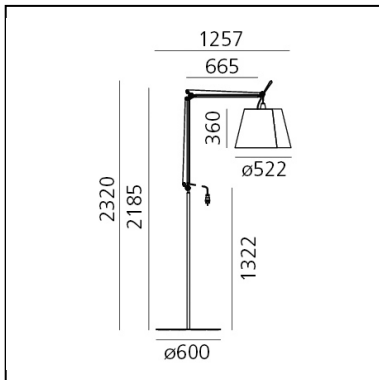

Tolomeo Paralume Outdoor Floor - Body Lamp

Michele De Lucchi
Giancarlo Fassina

IP44 

LUMINAIRE

- Watt: **20W**
- Lichtstrom (lm): **815lm**
- CCT: **3000K**
- Efficiency: **47%**
- Efficacy: **40.75lm/W**
- CRI: **80**

Anmerkungen

Complete lamp consists of body lamp + accessories

BESCHREIBUNG

"The Tolomeo family is expanded to include a new outdoor product. The light source is enclosed in a diffusing cap fitted inside a transparent IP65 plastic unit that recalls old lampposts, in use when light was produced from oil. The structural elements of Tolomeo were strengthened and consolidated to resist to the increased stress. The family is also enriched with a shade to adapt the lamp for use on terraces or in domestic outdoor locations." Michele De Lucchi
Once again Tolomeo is a testimonial of the uniqueness of Artemide: its design competence, technology, and care for man and the planet are simply conveyed through a product that, after 30 years, can still illuminate the future with the same impact. The iconic lamp comes in the floor, suspension, and hook version, with materials and finishes ideal for outdoor use. The family is now a more comprehensive system, capable to address indoor and outdoor, public and private needs. Tolomeo Mega Outdoor is produced in the larger size (diffuser diameter: 50 cm) to adjust to the perceptive proportions of broader and open spaces. The diffuser is coated with the Thuia fabric by Paola Lenti, a durable and washable plastic material that looks like natural jute. However, Tolomeo Mega Outdoor is designed for use without a diffuser, with the exposed opal glass diffusing unit covering the source and ensuring IP protection: in this version it looks like a traditional lamppost.

DIMENSION

- Breite: **cm 52**
- Durchmesser Fuß: **cm 60**
- Max Erweiterungslänge: **cm 2.3**

INKLUSIVE LICHTQUELLEN

- Kategorie: **Led**
- Anzahl: **1**
- Watt: **20 W**
- Lichtstrom (lm): **1865 lm**
- Farbtemperatur(K): **3000 K**
- CRI: **80**