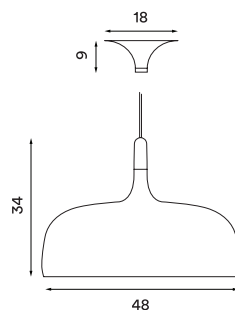

Acorn

Acorn white
– Item no. 540

Acorn grey
– Item no. 541

Acorn black
– Item no. 542

Product type: Pendant lamp
Design: Atle Tveit, 2012

Dimensions and light direction:

Shade colour: Off-white, grey or black
(shade inner colour is white)
Shade material: Aluminium
Wooden parts: Light beech or dark walnut
(both colours are included)
Wire: Off-white (white version), grey (grey version) or black (black version), silk 300 cm
Bulb: E27, Max. 100 W
Voltage: 220V - 240V - 50Hz
Net weight: 2.3 kg
Spare parts available: Ceiling mounted canopy, wooden parts