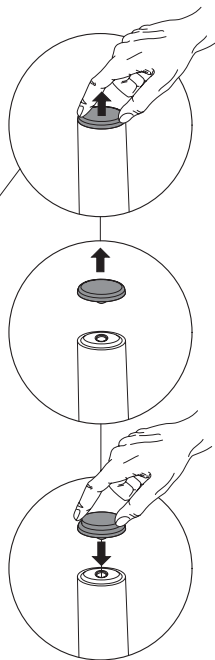

# Belleville Chair

Developed by Vitra in Switzerland  
Design: Ronan & Erwan Bouroullec

2015-A, Art.-Nr. 62913301

**vitra.**