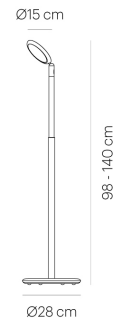

PARROT black
LP10-1

warmDIM

TECHNICAL SPECIFICATIONS

Lamp holder	LED
warmDIM	Yes
Luminaire luminous flux	800 lm
Colour temperature	2700 K
Colour rendering index (CRI)	> 90
Rated voltage (range)	120-240 V
Power consumption (maximum)	10 W
Energy efficiency	A - A++
Dimmable	Yes
Type of Dimmer	Integrated pushbutton