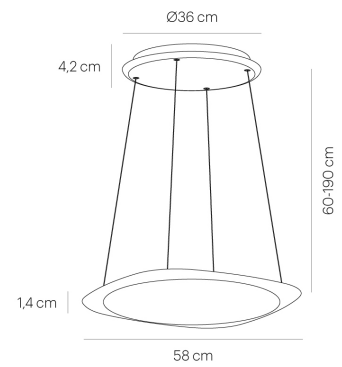

**FLYING light**  
XS33-0

warmDIM

**TECHNICAL SPECIFICATIONS**

Lamp holder	LED
warmDIM	Yes
Light emission	50% direct / 50% indirect
Luminaire luminous flux	6000 lm
Colour temperature	2200 K - 3500 K
Colour rendering index (CRI)	>80
Rated voltage (range)	220-240 V / 120 V
Power consumption (maximum)	70 W
Energy efficiency	A - A++
Dimmable	Yes
Type of Dimmer	Casambi

**FLYING** rosé  
XS33-3

**TECHNICAL SPECIFICATIONS**

Adjustable colour temperature	Yes
Height adjustable	Yes

**FLYING** rosé  
XS33-3

**TECHNISCHE DATEN**

Farbtemperatur steuerbar  
Höhenverstellbar

Ja  
Ja