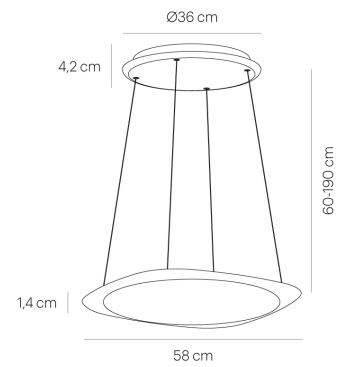

FLYING rosé
XS33-3

DONNEES TECHNIQUES

Température de couleur réglable
Réglage en hauteur

Oui
Oui