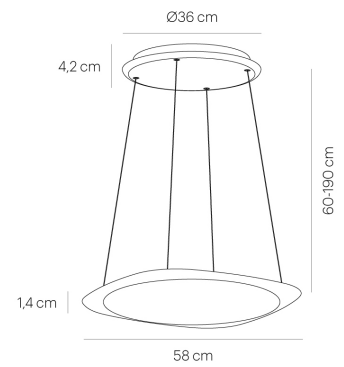

**FLYING light**  
XS33-0

warmDIM

**TECHNICAL SPECIFICATIONS**

Lamp holder	LED
warmDIM	Yes
Light emission	50% direct / 50% indirect
Luminaire luminous flux	6000 lm
Colour temperature	2200 K - 3500 K
Colour rendering index (CRI)	>80
Rated voltage (range)	220-240 V / 120 V
Power consumption (maximum)	70 W
Energy efficiency	A - A++
Dimmable	Yes
Type of Dimmer	Casambi

**FLYING** rosé  
XS33-3

**TECHNICAL SPECIFICATIONS**

Adjustable colour temperature	Yes
Height adjustable	Yes

**FLYING** rosé  
XS33-3

**TECHNISCHE DATEN**

Farbtemperatur steuerbar  
Höhenverstellbar

Ja  
Ja