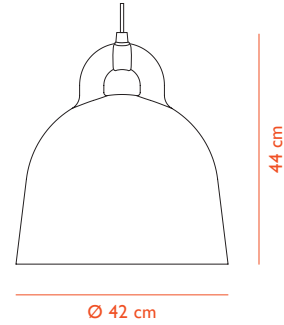

Bell Lamp Medium - EU Version

DESCRIPTION

The Bell lamp takes its starting point in the iconic shape of a bell. Special attention has been paid to the details, emphasizing the gathering point between the cord and the lamp itself in a contemporary way. With its industrial, yet friendly look Bell is ideal for both home decors and professional environments.

DESIGN

Andreas Lund & Jacob Rudbeck, 2012

MATERIAL

Powder Coated Aluminum

CONSTRUCTION

The four different sizes of the Bell collection share the same shape, which is connected to the cable in the top part. The construction with a rubber band detail connects the cable and shade permanently. All shades are white on the inside for optimal light reflection.

MAINTENANCE

Clean with damp cloth. Avoid use of all-purpose cleaners and others degreasing detergents.

CORD

4 m textile cord (white shade - white cord / grey shade - black cord / black shade - black cord / sand shade - brown cord).

CANOPY

Included, black or white color, H: 7,7 x Ø: 9 cm 0,04 kg

DIMMABLE FUNCTION

Yes - with dimmable light source. Ensure your dimmer is compatible with LED.

VOLTAGE

220-240V

MAX LOAD

60 W

FREQUENCY

50/60Hz

IP RATING

IP20

CLASSIFICATION

Class II

SOCKET

E27

LIGHT SOURCE - RECOMMENDED

Art. No.: 504052, LED E27 EU, not dimmable

Power: 8W

CCT: 2700 K

Output: 800 lm

Life Span: 15 000 h

CRI: ~ 80