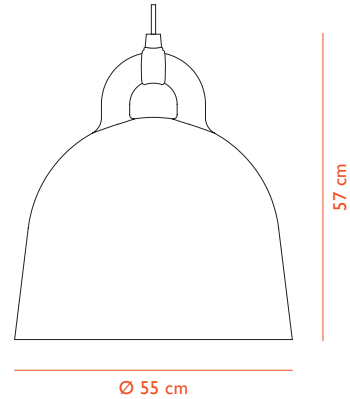

EN 60598-2-1:1997

IEC 60598-1: 2008

COLOR

White

Grey

Black

Sand

Bell Lamp Large - EU Version