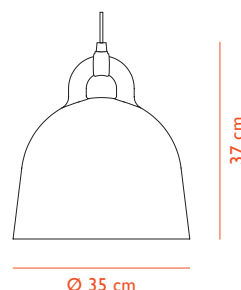

Bell Lamp Small - EU Version

DESCRIPTION

The Bell lamp takes its starting point in the iconic shape of a bell. Special attention has been paid to the details, emphasizing the gathering point between the cord and the lamp itself in a contemporary way. With its industrial, yet friendly look Bell is ideal for both home decors and professional environments.

DESIGN

Andreas Lund & Jacob Rudbeck, 2012

MATERIAL

Powder Coated Aluminum

CONSTRUCTION

The four different sizes of the Bell collection share the same shape, which is connected to the cable in the top part. The construction with a rubber band detail connects the cable and shade permanently. All shades are white on the inside for optimal light reflection.

MAINTENANCE

Clean with damp cloth. Avoid use of all-purpose cleaners and others degreasing detergents.

CORD

4 m textile cord (white shade - white cord / grey shade - black cord / black shade - black cord / sand shade - brown cord).

CANOPY

Included, black or white color, H: 7,7 x Ø: 9 cm 0,04 kg

DIMMABLE FUNCTION

Yes - with dimmable light source. Ensure your dimmer is compatible with LED.

VOLTAGE

220-240V

MAX LOAD

60 W

FREQUENCY

50/60Hz

IP RATING

IP20

CLASSIFICATION

Class II

SOCKET

E27

LIGHT SOURCE - RECOMMENDED

Art. No.: 504052, LED E27 EU, not dimmable

Power: 8W

CCT: 2700 K

Output: 800 lm

Life Span: 15 000 h

CRI: ~ 80