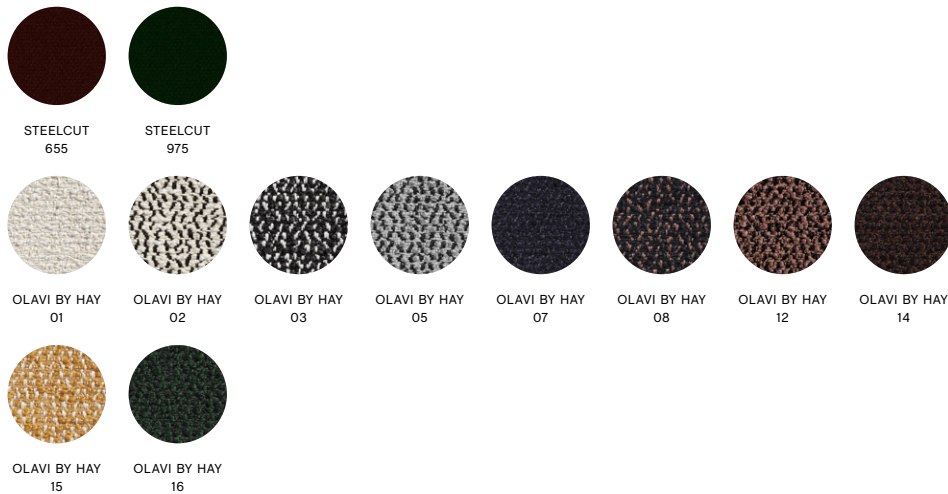

FABRIC GROUP 2