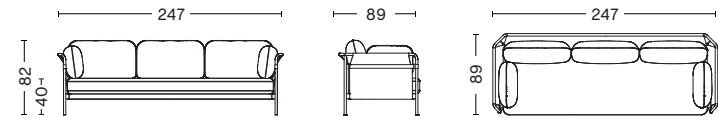

Silk leather Cognac 0250, black outer canvas, chrome frame

Steelcut 975, natural outer canvas, chrome frame

**DIMENSIONS**

W97 x D89 x H82 cm  
Seat height 40 cm, Seat depth 65 cm

**FABRIC GROUPS**

1 / Surface by HAY, Linara 2 / Steelcut, Olavi by HAY 3 / Ruskin, Roden 6 / Silk  
Please see fabric overview with available colours on page 14.

Linara 415, black outer canvas, chrome frame

W172 x D89 x H82 cm  
Seat height 40 cm, Seat depth 65 cm

Linara 142, black outer canvas, black frame

**FABRIC GROUPS**

1 / Surface by HAY, Linara 2 / Steelcut, Olavi by HAY 3 / Ruskin, Roden 6 / Silk  
Please see fabric overview with available colours on page 14.

Ruskin 05, black outer canvas, chrome frame

Linara 311, natural outer canvas, chrome frame

**DIMENSIONS**

W247 x D89 x H82 cm  
Seat height 40 cm, Seat depth 65 cm

**FABRIC GROUPS**

1 / Surface by HAY, Linara 2 / Steelcut, Olavi by HAY 3 / Ruskin, Roden 6 / Silk  
Please see fabric overview with available colours on page 14.