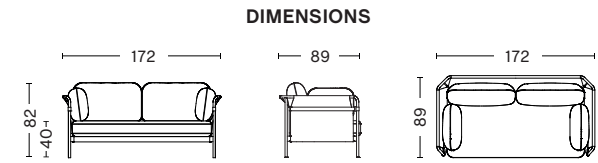

Silk leather Cognac 0250, black outer canvas, chrome frame

Steelcut 975, natural outer canvas, chrome frame

**DIMENSIONS**

W97 x D89 x H82 cm  
Seat height 40 cm, Seat depth 65 cm

**FABRIC GROUPS**

1 / Surface by HAY, Linara 2 / Steelcut, Olavi by HAY 3 / Ruskin, Roden 6 / Silk  
Please see fabric overview with available colours on page 14.

Linara 415, black outer canvas, chrome frame

W172 x D89 x H82 cm  
Seat height 40 cm, Seat depth 65 cm

Linara 142, black outer canvas, black frame

**FABRIC GROUPS**

1 / Surface by HAY, Linara 2 / Steelcut, Olavi by HAY 3 / Ruskin, Roden 6 / Silk  
Please see fabric overview with available colours on page 14.

Ruskin 05, black outer canvas, chrome frame

Linara 311, natural outer canvas, chrome frame

**DIMENSIONS**

W247 x D89 x H82 cm  
Seat height 40 cm, Seat depth 65 cm

**FABRIC GROUPS**

1 / Surface by HAY, Linara 2 / Steelcut, Olavi by HAY 3 / Ruskin, Roden 6 / Silk  
Please see fabric overview with available colours on page 14.