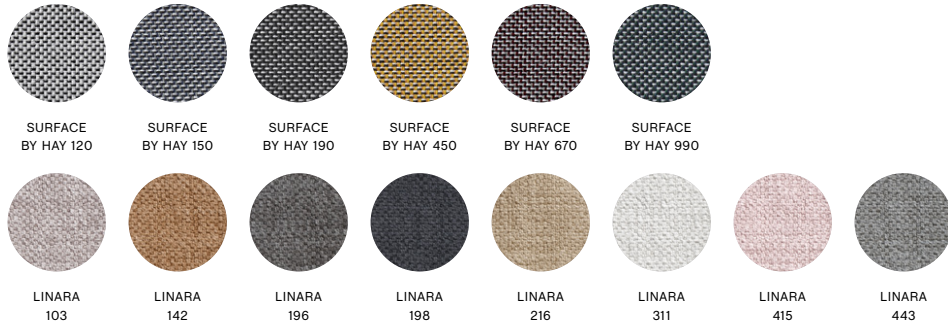

### FRAME

BLACK POWDER  
COATED STEEL

CHROMED  
STEEL

### OUTER FABRIC

BLACK CANVAS  
100% COTTON

NATURAL CANVAS  
100% LINEN

2-seater, Steelcut 975, black outer canvas, chrome frame

**MATRESS & CUSHIONS**

Piping matches the selected textile or leather.

**FABRIC GROUP 1**