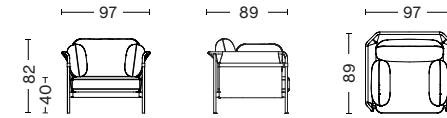

2-seater, Black Silk, black outer canvas, chrome frame

2-seater, Linara 415, black outer canvas, chrome frame

Steelcut 975, black outer canvas, black frame

Silk leather black 0842, outer natural outer canvas, black frame

Silk leather Cognac 0250, black outer canvas, chrome frame

Steelcut 975, natural outer canvas, chrome frame

**DIMENSIONS**

W97 x D89 x H82 cm  
Seat height 40 cm, Seat depth 65 cm

**FABRIC GROUPS**

1 / Surface by HAY, Linara 2 / Steelcut, Olavi by HAY 3 / Ruskin, Roden 6 / Silk  
Please see fabric overview with available colours on page 14.

Linara 415, black outer canvas, chrome frame

W172 x D89 x H82 cm  
Seat height 40 cm, Seat depth 65 cm

Linara 142, black outer canvas, black frame

**FABRIC GROUPS**

1 / Surface by HAY, Linara 2 / Steelcut, Olavi by HAY 3 / Ruskin, Roden 6 / Silk  
Please see fabric overview with available colours on page 14.

Ruskin 05, black outer canvas, chrome frame

Linara 311, natural outer canvas, chrome frame

**DIMENSIONS**

W247 x D89 x H82 cm  
Seat height 40 cm, Seat depth 65 cm

**FABRIC GROUPS**

1 / Surface by HAY, Linara 2 / Steelcut, Olavi by HAY 3 / Ruskin, Roden 6 / Silk  
Please see fabric overview with available colours on page 14.