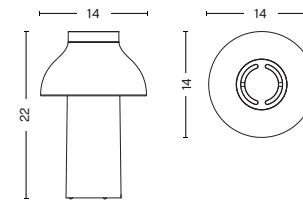

- PC TABLE -

DIMENSIONS

PC TABLE SMALL
Ø25 x H33 cm

PC TABLE LARGE
Ø40 x H50 cm

PC Table L, Soft black

A black, spherical portable PC device with a circular vent on top, sitting on a desk. The desk is cluttered with papers, some containing technical drawings, a pencil, and a pen. The text "PC PORTABLE" is overlaid in white on the device.

COLOURS

SOFT BLACK
OPAQUE SHADE

CREAM WHITE
TRANSLUCENT
SHADE

OLIVE
OPAQUE SHADE

LIGHTSOURCE

LIGHT SOURCE / G4 LED Bulb 3W (low voltage).
The bulb is included in the packaging.

DIMENSIONS

Ø14 x H22 cm

DIMENSIONS

USB CHARGING STATION
W14,2 x L23,5 x H6,1 cm

- PC FAMILY -

Please use below link to download
images of the PC Family.

[Imagebank](#)

Please use below link for order
placement and further information.