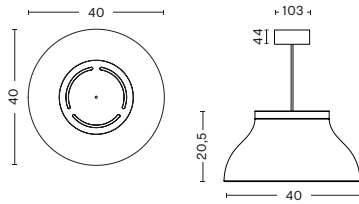

LIGHTSOURCE / BULB SPEC.

HAY recommends using these products with dimmable LED bulbs only

SMALL Ø25 CM / 3 x LED G9 3.5-5W, 2800k Warm White (Special)

MEDIUM Ø40 CM / 1 x LED E27, 11-13W, 2800k Warm White (A series) A19 Max size Ø60 mm

LARGE Ø60 CM / 3 x LED E27, 11-13W, 2800k Warm White (A series) A19 Max size Ø60 mm

Dimmable or Non Dimmable

- PC PENDANT -

DIMENSIONS

PC PENDANT SMALL
Ø25 x H14,5 cm

PC PENDANT MEDIUM
Ø40 x H20,5 cm

PC PENDANT LARGE
Ø60 x H28 cm

- PC TABLE -

DIMENSIONS

PC TABLE SMALL
Ø25 x H33 cm

PC TABLE LARGE
Ø40 x H50 cm

PC Table L, Soft black

A black, spherical portable PC device with a circular vent on top, sitting on a desk. The desk is cluttered with papers, some containing technical drawings, a pencil, and a pen. The text "PC PORTABLE" is overlaid in white on the device.

DIMENSIONS

USB CHARGING STATION
W14,2 x L23,5 x H6,1 cm

- PC FAMILY -

Please use below link to download
images of the PC Family.

[Imagebank](#)

Please use below link for order
placement and further information.