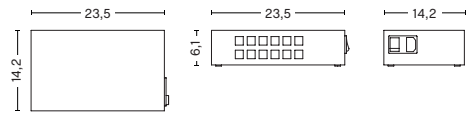

- PC TABLE -

DIMENSIONS

PC TABLE SMALL
Ø25 x H33 cm

PC TABLE LARGE
Ø40 x H50 cm

PC Table L, Soft black

A black, spherical portable PC device with a circular vent on top, sitting on a desk. The desk is cluttered with papers, some containing technical drawings, a pencil, and a pen. The text "PC PORTABLE" is overlaid in white on the device.

COLOURS

SOFT BLACK
OPAQUE SHADE

CREAM WHITE
TRANSLUCENT
SHADE

OLIVE
OPAQUE SHADE

LIGHTSOURCE

LIGHT SOURCE / G4 LED Bulb 3W (low voltage).
The bulb is included in the packaging.

DIMENSIONS

Ø14 x H22 cm

DIMENSIONS

USB CHARGING STATION
W14,2 x L23,5 x H6,1 cm

- PC FAMILY -

Please use below link to download
images of the PC Family.

[Imagebank](#)

Please use below link for order
placement and further information.