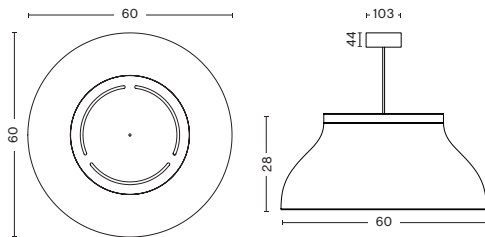

LIGHTSOURCE / BULB SPEC.

HAY recommends using these products with dimmable LED bulbs only

SMALL Ø25 CM / 3 x LED G9 3.5-5W, 2800k Warm White (Special)

MEDIUM Ø40 CM / 1 x LED E27, 11-13W, 2800k Warm White (A series) A19 Max size Ø60 mm

LARGE Ø60 CM / 3 x LED E27, 11-13W, 2800k Warm White (A series) A19 Max size Ø60 mm

Dimmable or Non Dimmable

- PC PENDANT -

DIMENSIONS

PC PENDANT SMALL
Ø25 x H14,5 cm

PC PENDANT MEDIUM
Ø40 x H20,5 cm

PC PENDANT LARGE
Ø60 x H28 cm

- PC TABLE -

DIMENSIONS

PC TABLE SMALL
Ø25 x H33 cm

PC TABLE LARGE
Ø40 x H50 cm

PC Table L, Soft black

A black, spherical portable PC device with a circular vent on top, sitting on a desk. The desk is cluttered with papers, some containing technical drawings, a pencil, and a pen. The text "PC PORTABLE" is overlaid in white on the device.