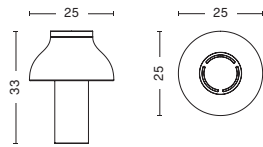

- PC TABLE -

DIMENSIONS

PC TABLE SMALL
Ø25 x H33 cm

PC TABLE LARGE
Ø40 x H50 cm

PC Table L, Soft black

A black, spherical portable PC device with a circular vent on top, sitting on a desk. The desk is cluttered with papers, some containing technical drawings, a pencil, and a pen. The text "PC PORTABLE" is overlaid in white on the device.