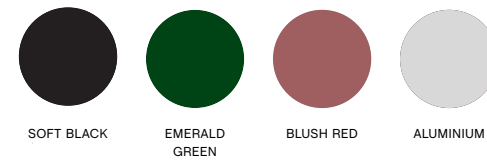

PC PENDANT

PC Pendant M, Aluminium

PC Pendant L, Soft black

- PC PENDANT -

- PC PENDANT -

- PC PENDANT -

MATERIALS

SHADE / Anodised spun aluminium.

DIFFUSER / Injection moulded translucent polycarbonate.

CABLE / Braided fabric cable with a PVC insulation.

Please note that the cable is black for all colour options.

COLOURS

| COLOUR \ SIZE | SIZE | | |
|---------------|-------|--------|-------|
| | SMALL | MEDIUM | LARGE |
| SOFT BLACK | • | • | • |
| EMERALD GREEN | • | • | |
| BLUSH RED | • | | |
| ALUMINIUM | • | • | • |