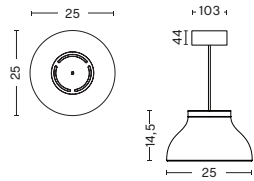

LIGHTSOURCE / BULB SPEC.

HAY recommends using these products with dimmable LED bulbs only

SMALL Ø25 CM / 3 x LED G9 3.5-5W, 2800k Warm White (Special)

MEDIUM Ø40 CM / 1 x LED E27, 11-13W, 2800k Warm White (A series) A19 Max size Ø60 mm

LARGE Ø60 CM / 3 x LED E27, 11-13W, 2800k Warm White (A series) A19 Max size Ø60 mm

Dimmable or Non Dimmable

- PC PENDANT -

DIMENSIONS

PC PENDANT SMALL
Ø25 x H14,5 cm

PC PENDANT MEDIUM
Ø40 x H20,5 cm

PC PENDANT LARGE
Ø60 x H28 cm

- PC TABLE -

DIMENSIONS

PC TABLE SMALL
Ø25 x H33 cm

PC TABLE LARGE
Ø40 x H50 cm

PC Table L, Soft black

A black, spherical portable PC device with a circular vent on top, sitting on a desk. The desk is cluttered with papers, some containing technical drawings, a pencil, and a pen. The text "PC PORTABLE" is overlaid in white on the device.

DIMENSIONS

USB CHARGING STATION
W14,2 x L23,5 x H6,1 cm

- PC FAMILY -

Please use below link to download
images of the PC Family.

[Imagebank](#)

Please use below link for order
placement and further information.