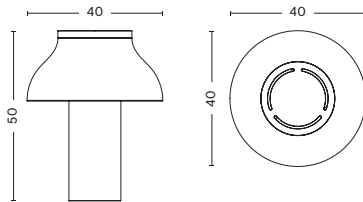

Dimmable only

This product is fitted with an E27 bulb fitting

HAY recommends using this product with a dimmable LED bulb, max. 15W
A Series styles / A19 Max. size Ø60 mm. G series or 'globe' styles are not recommended.

- PC TABLE -

DIMENSIONS

PC TABLE SMALL
Ø25 x H33 cm

PC TABLE LARGE
Ø40 x H50 cm

PC Table L, Soft black

A black, spherical portable PC device with a circular vent on top, sitting on a desk. The desk is cluttered with papers, some containing technical drawings, a pencil, and a pen. The text "PC PORTABLE" is overlaid in white on the device.