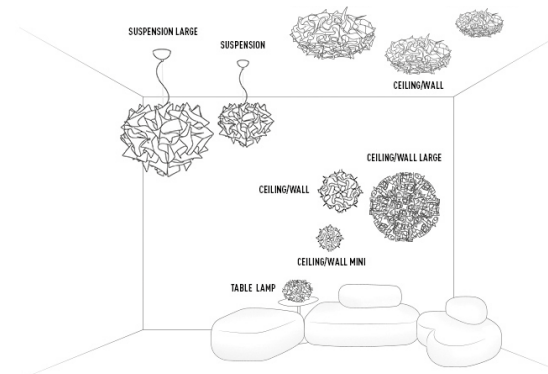

PRODUCT	SIZE	COLOUR	CODE
CEILING-WALL LAMP MINI Bulbs E14: 1 X 5W LED Filament Made of: Opalflex® / Lentiflex® / Goldflex® / Steelflex® / Copperflex® With: MagneticSystem® Weight: net Kg 0,60 - gross Kg 1,10 Package: 36 x 38 x h15cm CE IP 20	 15 cm 32 cm (12-1/2") 19 cm 7-1/2" BULBS DISPOSITION bottom view	OPAL	VEL78PLF0001W_000
		PLUM	VEL78PLF0001H_000
		CHARCOAL	VEL78PLF0001N_000
		PRISMA	VEL78PLF0001LE000
		GOLD	VEL78PLF0001O_000
		SILVER	VEL78PLF0001S_000
COPPER	VEL78PLF0001RA000		

VELI ENTIRE COLLECTION

ENERGY CLASS

This luminaire is compatible with bulbs of the energy classes:

SLAMP: VELI CEILING 874/2012