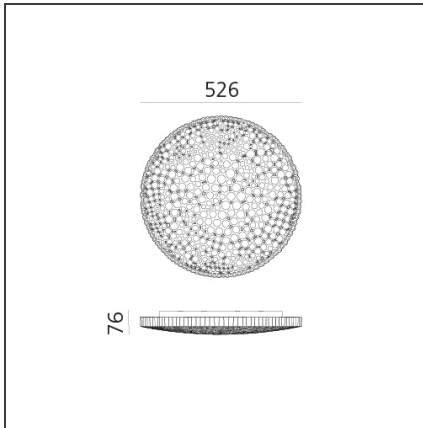

Calipso 3000K - App Compatible

IP20    Dimmerable: 

DESIGN BY

Neil Poulton

DESCRIPTION

The unique honeycomb grill of Calipso was generated by feeding a photo of the moon into an image-based algorithm found on a seemingly extinct computer. The resulting fractal shape, an impure geometry that displays the irregular beauty of nature, is built from an organic honeycomb of different diameter tubes, seemingly arranged in a random geometry. This honeycomb characterizes the lamp both aesthetically and optically - not only is it visually pleasing, but it also provides an even and comfortable light emission. The result is a highly emotional lighting object that joins together optical and aesthetic intelligence. A product positioned perfectly half-way between home and professional use, Calipso is suited to a variety of applications - expressing Artemide's traditional approach to deliver high performance lighting with a unique and emotional expressiveness.

TECHNICAL DRAWINGS

FEATURES

Article Code:	0210010APP	Material:	Tecnopolymer
Colour:	White	Series:	Design
Installation:	Ceiling, Wall	Emission:	Direct
Environment:	Indoor		

DIMENSIONS

Width:	cm 7.6	Glow Wire Test:	650
---------------	--------	------------------------	-----

LUMINAIRE

Watt:	55W	Delivered lumens output (lm):	2884lm
Voltage:	220-240V	CCT:	3000K
		Efficiency:	56%
		Efficacy:	52.43lm/W
		CRI:	90
		Dimmable Typology:	Push