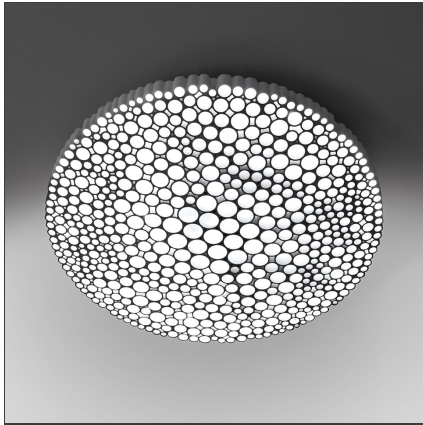

Calipso 3000K - App Compatible

IP20    Dimmerable: 

DESIGN BY

Neil Poulton

DESCRIPTION

The unique honeycomb grill of Calipso was generated by feeding a photo of the moon into an image-based algorithm found on a seemingly extinct computer. The resulting fractal shape, an impure geometry that displays the irregular beauty of nature, is built from an organic honeycomb of different diameter tubes, seemingly arranged in a random geometry. This honeycomb characterizes the lamp both aesthetically and optically - not only is it visually pleasing, but it also provides an even and comfortable light emission. The result is a highly emotional lighting object that joins together optical and aesthetic intelligence. A product positioned perfectly half-way between home and professional use, Calipso is suited to a variety of applications - expressing Artemide's traditional approach to deliver high performance lighting with a unique and emotional expressiveness.

TECHNICAL DRAWINGS

FEATURES

Article Code:	0210010APP	Material:	Tecnopolymer
Colour:	White	Series:	Design
Installation:	Ceiling, Wall	Emission:	Direct
Environment:	Indoor		

DIMENSIONS

Width:	cm 7.6	Glow Wire Test:	650
---------------	--------	------------------------	-----

INCLUDED SOURCES

Category:	LED	Color temperature (K):	3000K
Number:	4	Color Tolerance:	MacAdam 3SDCM
Watt:	10.8W	CRI:	90
Delivered lumens output (lm):	1214lm	Efficacy:	112lm/W
Type:	0	Service Life:	50000-L70

LUMINAIRE

Watt:	55W	Delivered lumens output (lm):	2884lm
Voltage:	220-240V	CCT:	3000K
		Efficiency:	56%
		Efficacy:	52.43lm/W
		CRI:	90
		Dimmable Typology:	Push