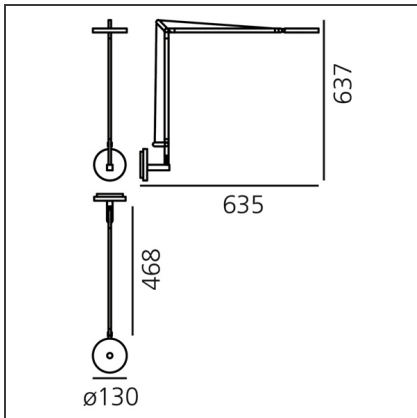

TECHNISCHE ZEICHNUNGEN

FUNKTIONEN

Artikelnummer:	1740050A	Material:	Aluminium, technopolymer
Farbe:	Opaque Black	Serie:	Design
Installation:	Wandleuchte	Lichtverteilung:	Direct
Anwendungsbereich:	Innenbeleuchtung		

DIMENSION

Breite:	cm 63.5	Glühdrahttest:	750
Höhe:	cm 63.7		
Durchmesser Fuß:	cm 13		

INKLUSIVE LEUCHTMITTEL

Kategorie:	LED	Farbtemperatur(K):	3000K
Anzahl:	1	Color Tolerance:	MacAdam 2SDCM
Watt:	9.37W	CRI:	90
Lichtstrom (lm):	1129lm	Efficacy:	121lm/W
Typ:	0	Service Life:	50000-L70
Class:	A		

LUMINAIRE

Watt:	12W	Lichtstrom (lm):	960lm
		CCT:	3000K
		Efficiency:	84%
		Efficacy:	80lm/W
		CRI:	90
		Dimmer Typology:	Microswitch Dimmer