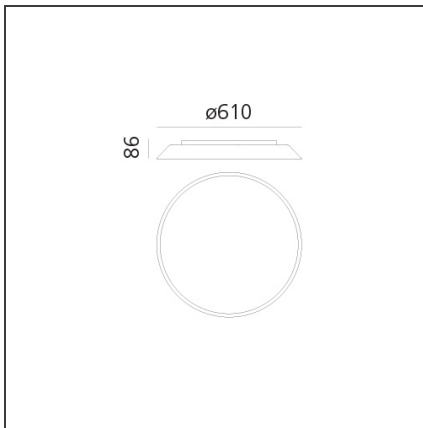

Febe 2700K - White

IP20    Dimmbar: 

DESIGN

Ernesto Gismondi

BESCHREIBUNG

In Febe, everything is reduced to a minimum and built around the optical engine that, with maximum yield in minimum thickness, ensures excellent performance to illuminate an entire room. Febe has an elementary shape, yet a rich performance, it focuses on light emission and its formal simplicity makes it almost invisible in space. A uniform light disk protrudes from the surface of the ceiling/wall, the colour frame moves back inwardly and can only be seen from the side. Designed for home environments, its essential shape makes it fit for all spaces.

TECHNISCHE ZEICHNUNGEN

FUNKTIONEN

Artikelnummer:	0241W00A	Material:	Methacrylare, polycarbonate
Farbe:	White	Serie:	Design
Installation:	Wandleuchte, Deckenleuchte	Lichtverteilung:	Direct
Anwendungsbereich:	Innenbeleuchtung		

DIMENSION

Breite:	cm 8.6	Glühdrahttest:	750
----------------	--------	-----------------------	-----

INKLUSIVE LEUCHTMITTEL

Kategorie:	LED	Farbtemperatur(K):	2700K
Anzahl:	4	Color Tolerance:	MacAdam 3SDCM
Watt:	6.20W	CRI:	90
Lichtstrom (lm):	630lm	Efficacy:	102lm/W
Typ:	0	Service Life:	50000-L70
Class:	A		