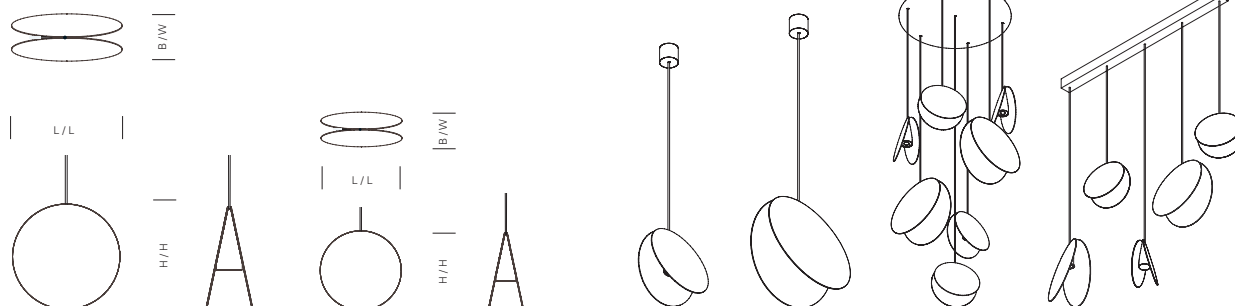

Energieeffizienzklasse: A

Lebensdauer: 50.000 Stunden

Installation site: Interior

Installation type: Exposed fitting

Enclosure material: Steel, powder-coated; copper, brushed; stainless steel,
polished; stainless steel, polished, brass-plated

In accordance with DIN 40050: IP20

Appliance class: 2

Weight: Steel and stainless steel D230 2,5 kg, D330 3,5 kg;
Copper D230 3,0 kg, D330 4,0 kg

Diffuser: No

Light distribution: Direct downwards

Voltage supply: EU/UK 230V/50Hz, US 120V/60Hz

ECG: No ECG

Switch, Dimmer: Wall-mounted switch, dimmable through external

wall-mounted switch, trailing edge, leading edge

Cable: PVC, length 4000 mm

Colour of cable: EU/UK transparent, US white

Socket: GU10

Light source: LED Retrofit

Power: 5,2 W

Luminous flux: 230 lm

Colour temperature: 2700 K, warm white

Colour rendering index CRI: 90 Ra (if colour signal white)

Energy efficiency index: A

Life span: 50.000 hours

Bedingt durch ständige Optimierung der Leuchtmittel und Materialien können sich obige Angaben verändern. Bitte erfragen Sie immer das aktuellste Produktblatt. Lumen wurden auf Basis der Leuchten berechnet, nicht gemessen und können daher leicht abweichen. /

Due to constant optimisation of the light sources and materials, the above information might change. Please always request the most current product sheet. Lumen have been calculated on the basis of the lights and thus may vary slightly.