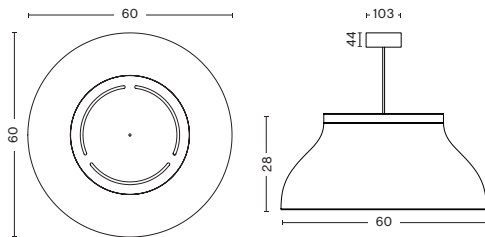

LIGHT SOURCE / BULB SPECIFICATIONS

HAY recommends using these products with dimmable LED bulbs only

SMALL Ø25 CM / 3 x LED G9 3.5-5W, 2800k Warm White (Special)

MEDIUM Ø40 CM / 1 x LED E27, 11-13W, 2800k Warm White (A series) A19 Max size Ø60 mm

LARGE Ø60 CM / 3 x LED E27, 11-13W, 2800k Warm White (A series) A19 Max size Ø60 mm

Dimmable or Non Dimmable

- PC PENDANT -

DIMENSIONS

PC PENDANT SMALL
Ø25 x H14,5 cm

PC PENDANT MEDIUM
Ø40 x H20,5 cm

PC PENDANT LARGE
Ø60 x H28 cm

- PC TABLE -

DIMENSIONS

PC TABLE SMALL
Ø25 x H33 cm

PC TABLE LARGE
Ø40 x H50 cm

PC Table L, Soft black

A black, spherical portable PC device with a circular vent on top, sitting on a desk. The desk is covered with various papers, including architectural drawings and a pair of glasses. A pencil and a pen are also visible on the desk. The text "PC PORTABLE" is overlaid in white on the device.