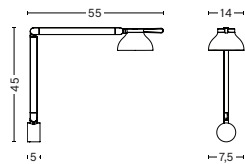

DIMENSIONS

USB CHARGING STATION
W14,2 x L23,5 x H6,1 cm

PC TASK

PC double arm with table base, Ash grey

PC double arm with Table insert, Ash grey

PC double arm with table base, Leaf green

- PC TASK -

MATERIALS

- PC TASK -

CONFIGURATIONS

		BASE			
		FREE STANDING TABLE BASE	CLAMP	WALL BRACKET	TABLE INSERT
ARM	DOUBLE ARM BODY	•	•	•	•
	SINGLE ARM BODY		•	•	

LIGHT SOURCE

Integrated LED

- PC TASK -

DIMENSIONS

DOUBLE ARM WITH TABLE BASE
W14 x D55 x H42 cm

DOUBLE ARM WITH CLAMP
W14 x D55 x H60,5 cm

DOUBLE ARM WITH WALL BRACKET
W14 x D55 x H45 cm

DOUBLE ARM WITH TABLE INSERT
W14 x D55 x H42,5 cm

PC double arm with table base, Soft black

- PC TASK -

DIMENSIONS

SINGLE ARM WITH WALL BRACKET
W14 x D9 x H61 cm

SINGLE ARM WITH CLAMP
W14 x D9 x H62,7 cm

PC single arm with wall bracket

- PC COLLECTION -

Please use below link to download
images of the PC Collection.

[Imagebank](#)