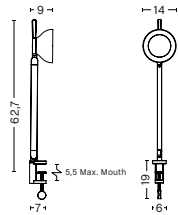

- PC TASK -

CONFIGURATIONS

		BASE			
		FREE STANDING TABLE BASE	CLAMP	WALL BRACKET	TABLE INSERT
ARM	DOUBLE ARM BODY	•	•	•	•
	SINGLE ARM BODY		•	•	

LIGHT SOURCE

Integrated LED

- PC TASK -

DIMENSIONS

DOUBLE ARM WITH TABLE BASE
W14 x D55 x H42 cm

DOUBLE ARM WITH CLAMP
W14 x D55 x H60,5 cm

DOUBLE ARM WITH WALL BRACKET
W14 x D55 x H45 cm

DOUBLE ARM WITH TABLE INSERT
W14 x D55 x H42,5 cm

PC double arm with table base, Soft black

- PC TASK -

DIMENSIONS

SINGLE ARM WITH WALL BRACKET
W14 x D9 x H61 cm

SINGLE ARM WITH CLAMP
W14 x D9 x H62,7 cm

PC single arm with wall bracket

- PC COLLECTION -

Please use below link to download
images of the PC Collection.

[Imagebank](#)