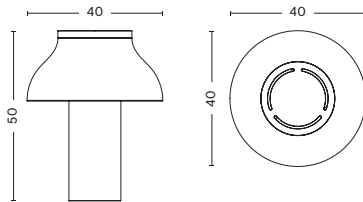

Dimmable only

This product is fitted with an E27 bulb fitting

HAY recommends using this product with a dimmable LED bulb, max. 15W
A Series styles / A19 Max. size Ø60 mm. G series or 'globe' styles are not recommended.

- PC TABLE -

DIMENSIONS

PC TABLE SMALL
Ø25 x H33 cm

PC TABLE LARGE
Ø40 x H50 cm

PC Table L, Soft black

A black, spherical portable PC device with a circular vent on top, sitting on a desk. The desk is covered with various papers, including architectural drawings and a pair of glasses. A pencil and a pen are also visible on the desk. The text "PC PORTABLE" is overlaid in white on the device.