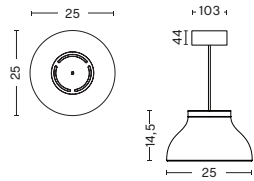

LIGHT SOURCE / BULB SPECIFICATIONS

HAY recommends using these products with dimmable LED bulbs only

SMALL Ø25 CM / 3 x LED G9 3.5-5W, 2800k Warm White (Special)

MEDIUM Ø40 CM / 1 x LED E27, 11-13W, 2800k Warm White (A series) A19 Max size Ø60 mm

LARGE Ø60 CM / 3 x LED E27, 11-13W, 2800k Warm White (A series) A19 Max size Ø60 mm

Dimmable or Non Dimmable

- PC PENDANT -

DIMENSIONS

PC PENDANT SMALL
Ø25 x H14,5 cm

PC PENDANT MEDIUM
Ø40 x H20,5 cm

PC PENDANT LARGE
Ø60 x H28 cm

- PC TABLE -

DIMENSIONS

PC TABLE SMALL
Ø25 x H33 cm

PC TABLE LARGE
Ø40 x H50 cm

PC Table L, Soft black

A black, spherical portable PC device with a circular vent on top, sitting on a desk. The desk is covered with various papers, including architectural drawings and a pair of glasses. A pencil and a pen are also visible on the desk. The text "PC PORTABLE" is overlaid in white on the device.