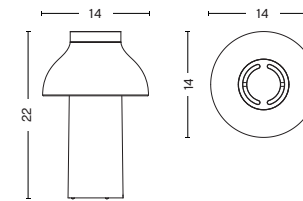

- PC TABLE -

DIMENSIONS

PC TABLE SMALL
Ø25 x H33 cm

PC TABLE LARGE
Ø40 x H50 cm

PC Table L, Soft black

A black, spherical portable PC device with a circular vent on top, sitting on a desk. The desk is covered with various papers, including architectural drawings and a pair of glasses. A pencil and a pen are also visible on the desk. The text "PC PORTABLE" is overlaid in white on the device.

COLOURS

SOFT BLACK
OPAQUE SHADE

CREAM WHITE
TRANSLUCENT
SHADE

OLIVE
OPAQUE SHADE

LIGHT SOURCE

G4 LED Bulb 3W (low voltage).
The bulb is included in the packaging.

DIMENSIONS

Ø14 x H22 cm

DIMENSIONS

USB CHARGING STATION
W14,2 x L23,5 x H6,1 cm

PC TASK

PC double arm with table base, Ash grey

PC double arm with Table insert, Ash grey

PC double arm with table base, Leaf green

- PC TASK -

MATERIALS