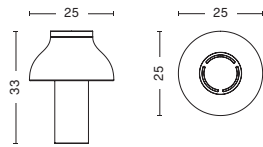

CABLE / Braided textile cable with PVC insulation

Please note that the cable is black for all colour options.

COLOURS

SOFT BLACK

ALUMINIUM

LIGHT SOURCE / BULB SPECIFICATIONS

1 x LED E27 Max 13W 1000 - 1400lm 2700k (A Series) A19 Max size Ø60 mm.

- PC TABLE -

DIMENSIONS

PC TABLE SMALL
Ø25 x H33 cm

PC TABLE LARGE
Ø40 x H50 cm

PC Table L, Soft black

A black, spherical portable PC device with a circular vent on top, sitting on a desk. The desk is covered with various papers, including architectural drawings and a pair of glasses. A pencil and a pen are also visible on the desk. The text "PC PORTABLE" is overlaid in white on the device.