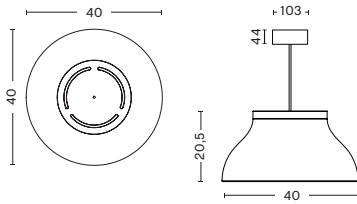

LIGHT SOURCE / BULB SPECIFICATIONS

HAY recommends using these products with dimmable LED bulbs only

SMALL Ø25 CM / 3 x LED G9 3.5-5W, 2800k Warm White (Special)

MEDIUM Ø40 CM / 1 x LED E27, 11-13W, 2800k Warm White (A series) A19 Max size Ø60 mm

LARGE Ø60 CM / 3 x LED E27, 11-13W, 2800k Warm White (A series) A19 Max size Ø60 mm

Dimmable or Non Dimmable

- PC PENDANT -

DIMENSIONS

PC PENDANT SMALL
Ø25 x H14,5 cm

PC PENDANT MEDIUM
Ø40 x H20,5 cm

PC PENDANT LARGE
Ø60 x H28 cm

- PC TABLE -

DIMENSIONS

PC TABLE SMALL
Ø25 x H33 cm

PC TABLE LARGE
Ø40 x H50 cm

PC Table L, Soft black

A black, spherical portable PC device with a circular vent on top, sitting on a desk. The desk is covered with various papers, including architectural drawings and a pair of glasses. A pencil and a pen are also visible on the desk. The text "PC PORTABLE" is overlaid in white on the device.