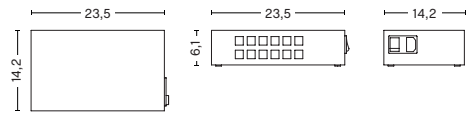

COLOURS

SOFT BLACK
OPAQUE SHADE

CREAM WHITE
TRANSLUCENT
SHADE

OLIVE
OPAQUE SHADE

LIGHT SOURCE

G4 LED Bulb 3W (low voltage).
The bulb is included in the packaging.

DIMENSIONS

Ø14 x H22 cm

DIMENSIONS

USB CHARGING STATION
W14,2 x L23,5 x H6,1 cm

PC TASK

PC double arm with table base, Ash grey

PC double arm with Table insert, Ash grey

PC double arm with table base, Leaf green

- PC TASK -

MATERIALS