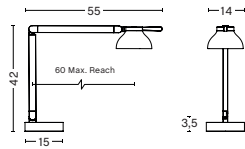

DIMENSIONS

USB CHARGING STATION
W14,2 x L23,5 x H6,1 cm

PC TASK

PC double arm with table base, Ash grey

PC double arm with Table insert, Ash grey

PC double arm with table base, Leaf green

- PC TASK -

MATERIALS

- PC TASK -

CONFIGURATIONS

		BASE			
		FREE STANDING TABLE BASE	CLAMP	WALL BRACKET	TABLE INSERT
ARM	DOUBLE ARM BODY	•	•	•	•
	SINGLE ARM BODY		•	•	

LIGHT SOURCE

Integrated LED

- PC TASK -

DIMENSIONS

DOUBLE ARM WITH TABLE BASE
W14 x D55 x H42 cm

DOUBLE ARM WITH CLAMP
W14 x D55 x H60,5 cm

DOUBLE ARM WITH WALL BRACKET
W14 x D55 x H45 cm

DOUBLE ARM WITH TABLE INSERT
W14 x D55 x H42,5 cm

PC double arm with table base, Soft black

- PC TASK -

DIMENSIONS

SINGLE ARM WITH WALL BRACKET
W14 x D9 x H61 cm

SINGLE ARM WITH CLAMP
W14 x D9 x H62,7 cm

PC single arm with wall bracket

- PC COLLECTION -

Please use below link to download
images of the PC Collection.

[Imagebank](#)