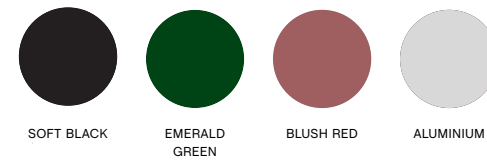

PC PENDANT

PC Pendant M, Aluminium

PC Pendant L, Soft black

- PC PENDANT -

- PC PENDANT -

- PC PENDANT -

MATERIALS

SHADE / Anodised spun aluminium

DIFFUSER / Injection moulded translucent polycarbonate

CABLE / Braided fabric cable with a PVC insulation

Please note that the cable is black for all colour options.

COLOURS

COLOUR \ SIZE	SIZE		
	SMALL	MEDIUM	LARGE
SOFT BLACK	•	•	•
EMERALD GREEN	•	•	
BLUSH RED	•		
ALUMINIUM	•	•	•