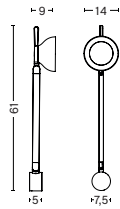

- PC TASK -

CONFIGURATIONS

		BASE			
		FREE STANDING TABLE BASE	CLAMP	WALL BRACKET	TABLE INSERT
ARM	DOUBLE ARM BODY	•	•	•	•
	SINGLE ARM BODY		•	•	

LIGHT SOURCE

Integrated LED

- PC TASK -

DIMENSIONS

DOUBLE ARM WITH TABLE BASE
W14 x D55 x H42 cm

DOUBLE ARM WITH CLAMP
W14 x D55 x H60,5 cm

DOUBLE ARM WITH WALL BRACKET
W14 x D55 x H45 cm

DOUBLE ARM WITH TABLE INSERT
W14 x D55 x H42,5 cm

PC double arm with table base, Soft black

- PC TASK -

DIMENSIONS

SINGLE ARM WITH WALL BRACKET
W14 x D9 x H61 cm

SINGLE ARM WITH CLAMP
W14 x D9 x H62,7 cm

PC single arm with wall bracket

- PC COLLECTION -

Please use below link to download
images of the PC Collection.

[Imagebank](#)