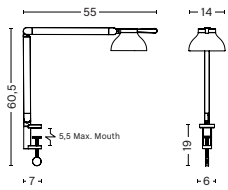

DIMENSIONS

USB CHARGING STATION
W14,2 x L23,5 x H6,1 cm

PC TASK

PC double arm with table base, Ash grey

PC double arm with Table insert, Ash grey

PC double arm with table base, Leaf green

- PC TASK -

MATERIALS

- PC TASK -

CONFIGURATIONS

		BASE			
		FREE STANDING TABLE BASE	CLAMP	WALL BRACKET	TABLE INSERT
ARM	DOUBLE ARM BODY	•	•	•	•
	SINGLE ARM BODY		•	•	

LIGHT SOURCE

Integrated LED

- PC TASK -

DIMENSIONS

DOUBLE ARM WITH TABLE BASE
W14 x D55 x H42 cm

DOUBLE ARM WITH CLAMP
W14 x D55 x H60,5 cm

DOUBLE ARM WITH WALL BRACKET
W14 x D55 x H45 cm

DOUBLE ARM WITH TABLE INSERT
W14 x D55 x H42,5 cm

PC double arm with table base, Soft black

- PC TASK -

DIMENSIONS

SINGLE ARM WITH WALL BRACKET
W14 x D9 x H61 cm

SINGLE ARM WITH CLAMP
W14 x D9 x H62,7 cm

PC single arm with wall bracket

- PC COLLECTION -

Please use below link to download
images of the PC Collection.

[Imagebank](#)