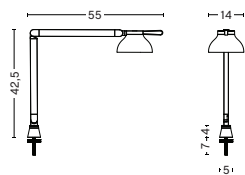

- PC TASK -

CONFIGURATIONS

		BASE			
		FREE STANDING TABLE BASE	CLAMP	WALL BRACKET	TABLE INSERT
ARM	DOUBLE ARM BODY	•	•	•	•
	SINGLE ARM BODY		•	•	

LIGHT SOURCE

Integrated LED

- PC TASK -

DIMENSIONS

DOUBLE ARM WITH TABLE BASE
W14 x D55 x H42 cm

DOUBLE ARM WITH CLAMP
W14 x D55 x H60,5 cm

DOUBLE ARM WITH WALL BRACKET
W14 x D55 x H45 cm

DOUBLE ARM WITH TABLE INSERT
W14 x D55 x H42,5 cm

PC double arm with table base, Soft black

- PC TASK -

DIMENSIONS

SINGLE ARM WITH WALL BRACKET
W14 x D9 x H61 cm

SINGLE ARM WITH CLAMP
W14 x D9 x H62,7 cm

PC single arm with wall bracket

- PC COLLECTION -

Please use below link to download
images of the PC Collection.

[Imagebank](#)