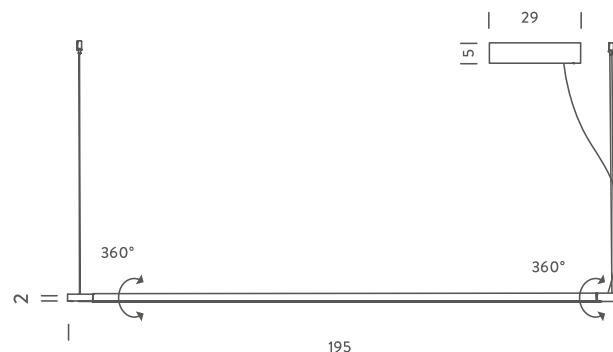

53x53x35 cm / Gross weight: 3.5 Kg

Certificazioni

L130 LED | 3000K

LAMPING

Source	linear LED
Total power	19W
Emission	diffused orientable
Switching	dimmable 1-10V
Tension	110/240V
Color temperature	3000K
Luminous flux	1125lm (luminous output)
Typ cri	80
Energy class	A+
Ip class	44
Materials	Aluminium + PC + ABS
Notes	metal cable lenght 3m, electrical cable lenght 3m, orientable 360°

Codes

LIN LWW 5D

LIN LNN 5D

Structure

white

black

PACKAGE

Package 01

53x53x35 cm / Gross weight: 3.5 Kg

Certificazioni

L200 LED | 2700K

LAMPING

Source	linear LED
Total power	40W
Emission	diffused orientable
Switching	dimmable 1-10V
Tension	110/240V
Color temperature	2700K
Luminous flux	1500lm (luminous output)
Typ cri	80
Energy class	A+
Ip class	44
Materials	Aluminium + PC + ABS
Notes	metal cable lenght 3m, electrical cable lenght 3m, orientable 360°

53x53x35 cm / Gross weight: 3.5 Kg

Certificazioni

L200 LED | 3000K

LAMPING

Source	linear LED
Total power	33W
Emission	diffused orientable
Switching	dimmable 1-10V
Tension	110/240V
Color temperature	3000K
Luminous flux	1765lm (luminous output)
Typ cri	80
Energy class	A+
Ip class	44
Materials	Aluminium + PC + ABS
Notes	metal cable lenght 3m, electrical cable lenght 3m, orientable 360°