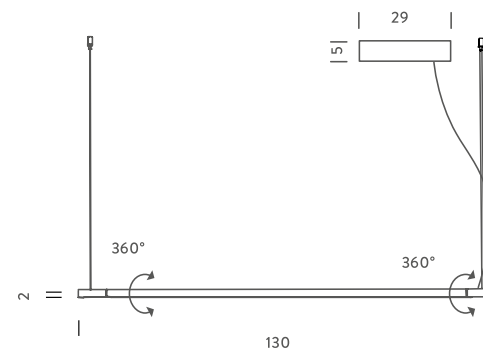

53x53x35 cm / Gross weight: 3.5 Kg

Certificazioni

L130 LED | 3000K

LAMPING

Source	linear LED
Total power	19W
Emission	diffused orientable
Switching	dimmable 1-10V
Tension	110/240V
Color temperature	3000K
Luminous flux	1125lm (luminous output)
Typ cri	80
Energy class	A+
Ip class	44
Materials	Aluminium + PC + ABS
Notes	metal cable lenght 3m, electrical cable lenght 3m, orientable 360°

Codes

LIN LWW 5D

LIN LNN 5D

Structure

white

black

PACKAGE

Package 01

53x53x35 cm / Gross weight: 3.5 Kg

Certificazioni

L200 LED | 2700K

LAMPING

Source	linear LED
Total power	40W
Emission	diffused orientable
Switching	dimmable 1-10V
Tension	110/240V
Color temperature	2700K
Luminous flux	1500lm (luminous output)
Typ cri	80
Energy class	A+
Ip class	44
Materials	Aluminium + PC + ABS
Notes	metal cable lenght 3m, electrical cable lenght 3m, orientable 360°

53x53x35 cm / Gross weight: 3.5 Kg

Certificazioni