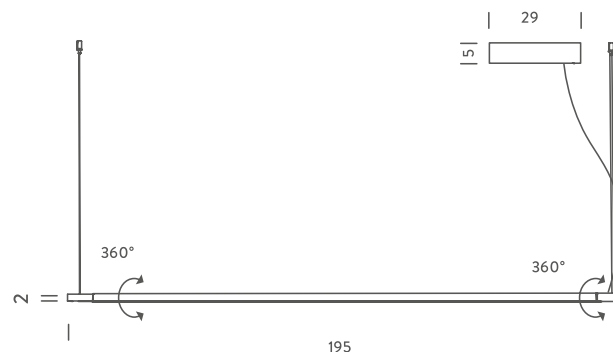

L130 LED | 2700K

LAMPING

Source	linear LED
Total power	24W
Emission	diffused orientable
Switching	dimmable 1-10V
Tension	110/240V
Color temperature	2700K
Luminous flux	945lm (luminous output)
Typ cri	80
Energy class	A+
Ip class	44
Materials	Aluminium + PC + ABS
Notes	cable lenght 2,5mmetal cable lenght 3m, electrical cable lenght 3m, orientable 360°

Codes

LIN LW2 5D

LIN LN2 5D

Structure

white

black

PACKAGE

Package 01

53x53x35 cm / Gross weight: 3.5 Kg

Certificazioni

L130 LED | 3000K

LAMPING

Source	linear LED
Total power	19W
Emission	diffused orientable
Switching	dimmable 1-10V
Tension	110/240V
Color temperature	3000K
Luminous flux	1125lm (luminous output)
Typ cri	80
Energy class	A+
Ip class	44
Materials	Aluminium + PC + ABS
Notes	metal cable lenght 3m, electrical cable lenght 3m, orientable 360°

53x53x35 cm / Gross weight: 3.5 Kg

Certificazioni

L200 LED | 2700K

LAMPING

Source	linear LED
Total power	40W
Emission	diffused orientable
Switching	dimmable 1-10V
Tension	110/240V
Color temperature	2700K
Luminous flux	1500lm (luminous output)
Typ cri	80
Energy class	A+
Ip class	44
Materials	Aluminium + PC + ABS
Notes	metal cable lenght 3m, electrical cable lenght 3m, orientable 360°