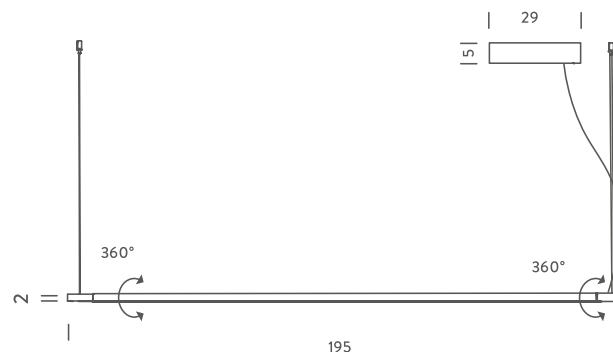

53x53x35 cm / Gross weight: 3.5 Kg

Certificazioni

L130 LED | 3000K

LAMPING

Source	linear LED
Total power	19W
Emission	diffused orientable
Switching	dimmable 1-10V
Tension	110/240V
Color temperature	3000K
Luminous flux	1125lm (luminous output)
Typ cri	80
Energy class	A+
Ip class	44
Materials	Aluminium + PC + ABS
Notes	metal cable lenght 3m, electrical cable lenght 3m, orientable 360°

53x53x35 cm / Gross weight: 3.5 Kg

Certificazioni

L200 LED | 2700K

LAMPING

Source	linear LED
Total power	40W
Emission	diffused orientable
Switching	dimmable 1-10V
Tension	110/240V
Color temperature	2700K
Luminous flux	1500lm (luminous output)
Typ cri	80
Energy class	A+
Ip class	44
Materials	Aluminium + PC + ABS
Notes	metal cable lenght 3m, electrical cable lenght 3m, orientable 360°

53x53x35 cm / Gross weight: 3.5 Kg

Certificazioni

L200 LED | 3000K

LAMPING

Source	linear LED
Total power	33W
Emission	diffused orientable
Switching	dimmable 1-10V
Tension	110/240V
Color temperature	3000K
Luminous flux	1765lm (luminous output)
Typ cri	80
Energy class	A+
Ip class	44
Materials	Aluminium + PC + ABS
Notes	metal cable lenght 3m, electrical cable lenght 3m, orientable 360°

53x53x35 cm / Gross weight: 3.5 Kg

Certificazioni