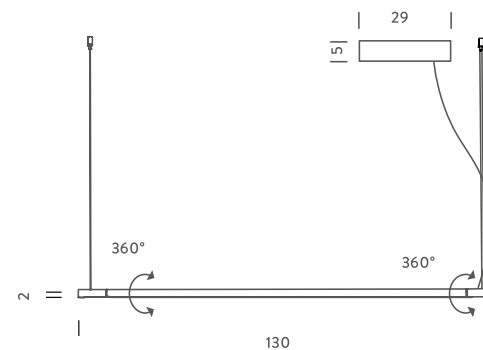

L130 LED | 2700K

LAMPING

Source	linear LED
Total power	24W
Emission	diffused orientable
Switching	dimmable 1-10V
Tension	110/240V
Color temperature	2700K
Luminous flux	945lm (luminous output)
Typ cri	80
Energy class	A+
Ip class	44
Materials	Aluminium + PC + ABS
Notes	cable lenght 2,5mmetal cable lenght 3m, electrical cable lenght 3m, orientable 360°

Codes

LIN LW2 5D

LIN LN2 5D

Structure

white

black

PACKAGE

Package 01

53x53x35 cm / Gross weight: 3.5 Kg

Certificazioni

L130 LED | 3000K

LAMPING

Source	linear LED
Total power	19W
Emission	diffused orientable
Switching	dimmable 1-10V
Tension	110/240V
Color temperature	3000K
Luminous flux	1125lm (luminous output)
Typ cri	80
Energy class	A+
Ip class	44
Materials	Aluminium + PC + ABS
Notes	metal cable lenght 3m, electrical cable lenght 3m, orientable 360°

53x53x35 cm / Gross weight: 3.5 Kg

Certificazioni

L200 LED | 2700K

LAMPING

Source	linear LED
Total power	40W
Emission	diffused orientable
Switching	dimmable 1-10V
Tension	110/240V
Color temperature	2700K
Luminous flux	1500lm (luminous output)
Typ cri	80
Energy class	A+
Ip class	44
Materials	Aluminium + PC + ABS
Notes	metal cable lenght 3m, electrical cable lenght 3m, orientable 360°