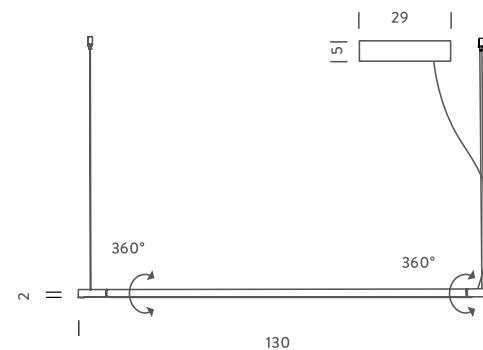

53x53x35 cm / Gross weight: 3.5 Kg

Certificazioni

L130 LED | 3000K

LAMPING

Source	linear LED
Total power	19W
Emission	diffused orientable
Switching	dimmable 1-10V
Tension	110/240V
Color temperature	3000K
Luminous flux	1125lm (luminous output)
Typ cri	80
Energy class	A+
Ip class	44
Materials	Aluminium + PC + ABS
Notes	metal cable lenght 3m, electrical cable lenght 3m, orientable 360°

53x53x35 cm / Gross weight: 3.5 Kg

Certificazioni

L200 LED | 2700K

LAMPING

Source	linear LED
Total power	40W
Emission	diffused orientable
Switching	dimmable 1-10V
Tension	110/240V
Color temperature	2700K
Luminous flux	1500lm (luminous output)
Typ cri	80
Energy class	A+
Ip class	44
Materials	Aluminium + PC + ABS
Notes	metal cable lenght 3m, electrical cable lenght 3m, orientable 360°

53x53x35 cm / Gross weight: 3.5 Kg

Certificazioni

L200 LED | 3000K

LAMPING

Source	linear LED
Total power	33W
Emission	diffused orientable
Switching	dimmable 1-10V
Tension	110/240V
Color temperature	3000K
Luminous flux	1765lm (luminous output)
Typ cri	80
Energy class	A+
Ip class	44
Materials	Aluminium + PC + ABS
Notes	metal cable lenght 3m, electrical cable lenght 3m, orientable 360°

53x53x35 cm / Gross weight: 3.5 Kg

Certificazioni