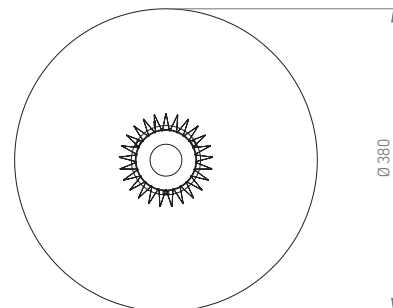

TECHNICAL SHEET / FICHE TECHNIQUE

IN THE SUN WALL LAMP