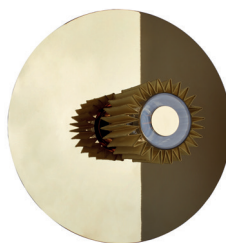

FINISHES / FINITIONS

**ITS W 380
GOL-GOL**