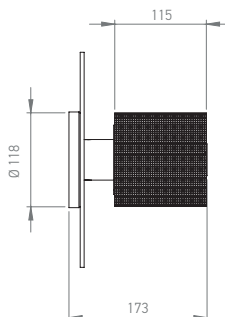

TECHNICAL SHEET / FICHE TECHNIQUE

IN THE SUN WALL LAMP