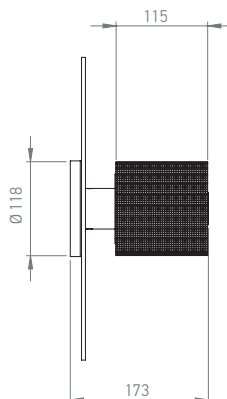

TECHNICAL SHEET / FICHE TECHNIQUE

IN THE SUN WALL LAMP