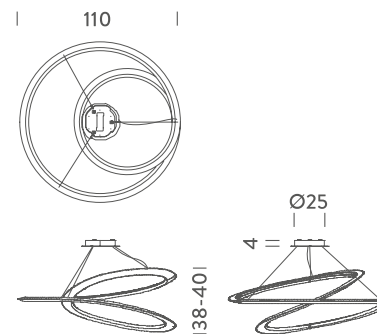

LAMPING

Source	linear LED
Total power	86W
Emission	direct
Switching	dimmable 1-10V
Tension	110/240V
Color temperature	3000K
Luminous flux	4500lm (luminous output)
Typ cri	83
Energy class	A+
Materials	aluminium + PC
Notes	cable lenght 2,5m; adjustable cable length minimum 0,4m
Net lamp weight	9 Kg

Codes

KEP LOW 52
KEP LNN 52
KEPLWW 52

Structure

gold painted
black
white

PACKAGE

Package 01 121x121x52 cm / Gross weight: 19 Kg

Certificazioni

UPLIGHT | 2700K

LAMPING

Source	linear LED
Total power	86W
Emission	indirect
Switching	dimmable 1-10V
Tension	110/240V
Color temperature	2700K
Luminous flux	4500lm (luminous output)
Typ cri	83
Materials	aluminium + PC
Notes	cable lenght 2,5m; adjustable cable length minimum 0,4m
Net lamp weight	9 Kg