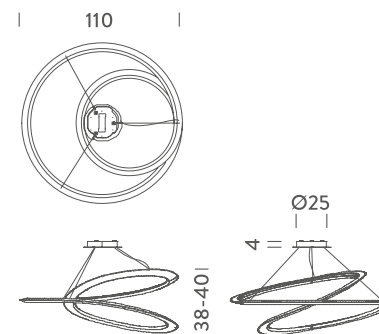

LAMPING

Source	linear LED
Total power	86W
Emission	indirect
Switching	dimmable 1-10V
Tension	110/240V
Color temperature	2700K
Luminous flux	4500lm (luminous output)
Typ cri	83
Materials	aluminium + PC
Notes	cable lenght 2,5m; adjustable cable length minimum 0,4m
Net lamp weight	9 Kg

Codes

KEP LNN 53
KEP LWW 53
KEP LOW 53

Structure

black
white
gold painted

PACKAGE

Package 01 121x121x52 cm / Gross weight: 19 Kg

Certificazioni

UPLIGHT | 3000K

LAMPING

Source	linear LED
Total power	86W
Emission	indirect
Switching	dimmable 1-10V
Tension	110/240V
Color temperature	3000K
Luminous flux	4500lm (luminous output)
Typ cri	83
Materials	aluminium + PC
Notes	cable lenght 2,5m; adjustable cable length minimum 0,4m
Net lamp weight	9 Kg