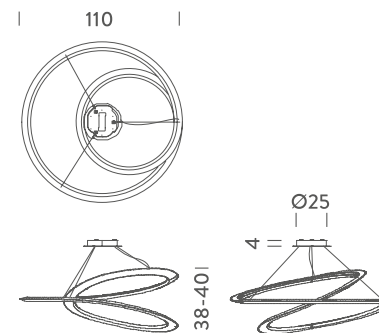

Codes

KEP LNN 54
KEP LWW 54
KEP LOW 54

Structure

black
white
gold painted

PACKAGE

Package 01 121x121x52 cm / Gross weight: 19 Kg

Certificazioni

DOWNLIGHT | 3000K

LAMPING

Source	linear LED
Total power	86W
Emission	direct
Switching	dimmable 1-10V
Tension	110/240V
Color temperature	3000K
Luminous flux	4500lm (luminous output)
Typ cri	83
Energy class	A+
Materials	aluminium + PC
Notes	cable lenght 2,5m; adjustable cable length minimum 0,4m
Net lamp weight	9 Kg

LAMPING

Source	linear LED
Total power	86W
Emission	indirect
Switching	dimmable 1-10V
Tension	110/240V
Color temperature	2700K
Luminous flux	4500lm (luminous output)
Typ cri	83
Materials	aluminium + PC
Notes	cable lenght 2,5m; adjustable cable length minimum 0,4m
Net lamp weight	9 Kg