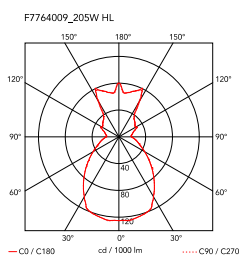

## Tatou Floor

by Patricia Urquiola , 2012

Diffused light floor lamp. External diffuser in Polycarbonate. Internal diffuser in injection-printed opal Polycarbonate. Support and base in painted steel.

Mounting	Floor
Environment	Indoor
Weight	16.40 Kg
Light sources available	1 x LED 21W E27 2452lm 3000K [e] cod. RF26998 Dimmable
Emergency	Without
Dimmer	Included
Voltage	220-240V
Power	MAX 205W
Battery	No
Supply included	Yes

Cord Length	1700 mm
Materials	Polycarbonate, Steel

Colors	<ul style="list-style-type: none"> <li><span style="display: inline-block; width: 10px; height: 10px; background-color: #e0e0e0; border: 1px solid #000; margin-right: 5px;"></span> F7764009 - White</li> <li><span style="display: inline-block; width: 10px; height: 10px; background-color: #000; border: 1px solid #000; margin-right: 5px;"></span> F7764030 - Black</li> <li><span style="display: inline-block; width: 10px; height: 10px; background-color: #a08060; border: 1px solid #000; margin-right: 5px;"></span> F7764048 - Ochre-Grey</li> </ul>
--------	--