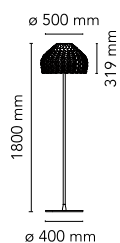

## Tatou Floor

by Patricia Urquiola , 2012

Diffused light floor lamp. External diffuser in Polycarbonate. Internal diffuser in injection-printed opal Polycarbonate. Support and base in painted steel.

Mounting	Floor
Environment	Indoor
Weight	16.40 Kg
Light sources available	1 x LED 21W E27 2452lm 3000K [e] cod. RF26998 Dimmable
Emergency	Without
Dimmer	Included
Voltage	220-240V
Power	MAX 205W
Battery	No
Supply included	Yes

Cord Length	1700 mm
Materials	Polycarbonate, Steel

Colors	<ul style="list-style-type: none"> <li><span style="display: inline-block; width: 10px; height: 10px; background-color: #e0e0e0; border: 1px solid #000; margin-right: 5px;"></span> F7764009 - White</li> <li><span style="display: inline-block; width: 10px; height: 10px; background-color: #000; border: 1px solid #000; margin-right: 5px;"></span> F7764030 - Black</li> <li><span style="display: inline-block; width: 10px; height: 10px; background-color: #a08060; border: 1px solid #000; margin-right: 5px;"></span> F7764048 - Ochre-Grey</li> </ul>
--------	--