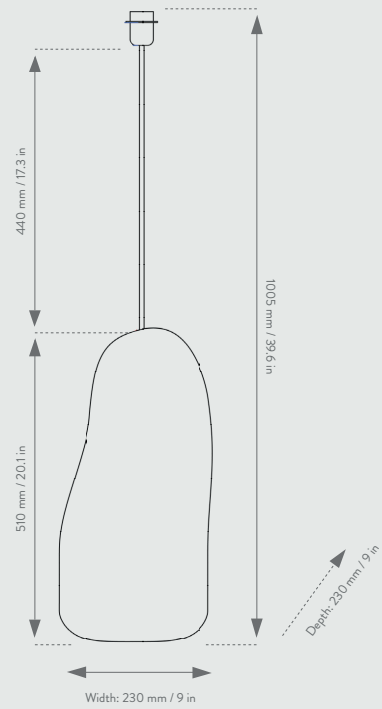

HEBE LAMP BASE - LARGE