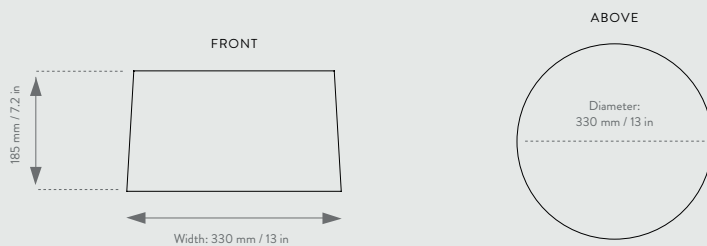

HEBE LAMPSHADE - SHORT