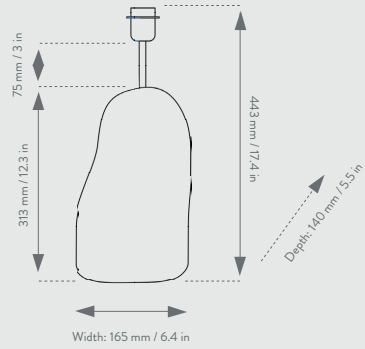

HEBE LAMP BASE - MEDIUM