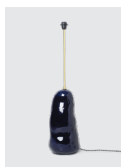

HEBE SERIES

PRODUCT INFO

IP20

The energy labels are applicable to the sizes Medium and Large as well as other colours

HEBE SERIES

Design by ferm LIVING

The Hebe series updates the classic lamp with bold shapes and an artistic touch. Initially sculpted by hand, the fluid silhouette of the base is inspired by nature and has a feminine note. Made of ceramic, the base has an either matte, coarse, and dark finish or a high-gloss glazing. Combine it with one of the matching textile lampshades of the series, available in a natural off-white or bolder curry. The classically styled shade adds an elegant feel to the modern base, and together, the two certainly make a grand statement.

Size: W: 18 x H: 30 x D: 16 cm
W: 7 x H: 11.8 x D: 6.2 in
Material: Ceramic base with brass rod for socket E27
2 m textile twisted cord with dimmer
Care: Wipe with a damp cloth
Info: Registered design
Lampshade not included
Separate item numbers for US and UK
Net. weight: 1.5 kg
Packsize: 2

100327202
Off-White

100552101
Black

100327719
Deep Blue

HEBE LAMP BASE - MEDIUM

Size: W: 16.5 x H: 44.3 x D: 14 cm
W: 6.4 x H: 17.4 x D: 5.5 in
Material: Ceramic base with brass rod for socket E27
2 m textile twisted cord with dimmer
Care: Wipe with a damp cloth
Info: Registered design
Lampshade not included
Separate item numbers for US and UK
Net. weight: 2 kg
Packsize: 2

100328202
Off-White

100553101
Black

100328719
Deep Blue

HEBE LAMP BASE - LARGE

Size: W: 23 x H: 100.5 x D: 23 cm
W: 9 x H: 39.6 x D: 9 in
Material: Ceramic base with brass rod for socket E27
2 m textile twisted cord with dimmer
Care: Wipe with a damp cloth
Info: Registered design
Lampshade not included
Separate item numbers for US and UK
Net. weight: 5.7 kg
Packsize: 2