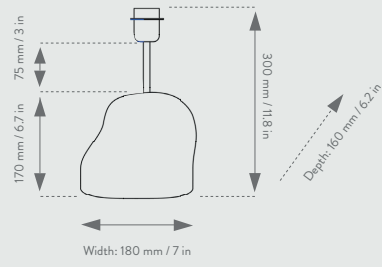

HEBE LAMP BASE - SMALL