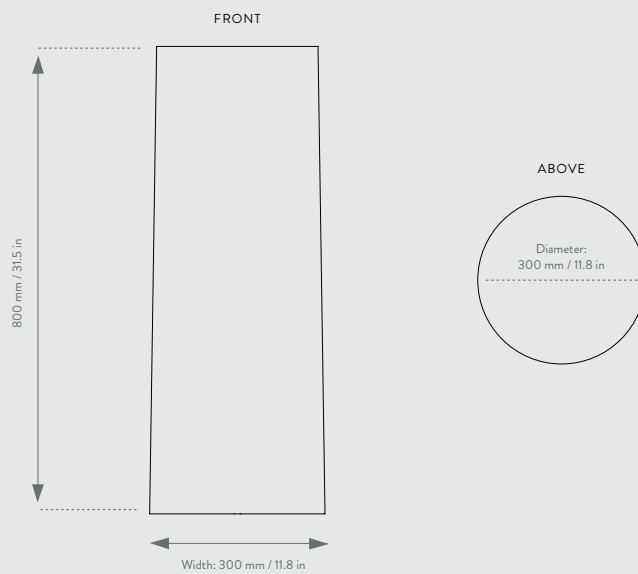

HEBE LAMPSHADE - LONG