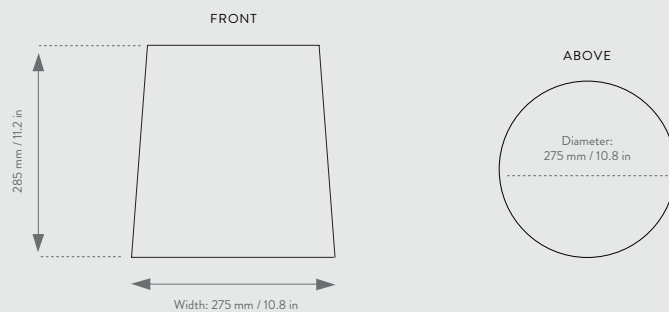

HEBE LAMPSHADE - MEDIUM