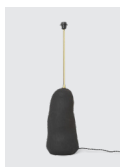

HEBE SERIES

PRODUCT INFO

IP20

The energy labels are applicable to the sizes Medium and Large as well as other colours

HEBE SERIES

Design by ferm LIVING

The Hebe series updates the classic lamp with bold shapes and an artistic touch. Initially sculpted by hand, the fluid silhouette of the base is inspired by nature and has a feminine note. Made of ceramic, the base has an either matte, coarse, and dark finish or a high-gloss glazing. Combine it with one of the matching textile lampshades of the series, available in a natural off-white or bolder curry. The classically styled shade adds an elegant feel to the modern base, and together, the two certainly make a grand statement.

Size: W: 18 x H: 30 x D: 16 cm
W: 7 x H: 11.8 x D: 6.2 in
Material: Ceramic base with brass rod for socket E27
2 m textile twisted cord with dimmer
Care: Wipe with a damp cloth
Info: Registered design
Lampshade not included
Separate item numbers for US and UK
Net. weight: 1.5 kg
Packsize: 2

100327202
Off-White

100552101
Black

100327719
Deep Blue

HEBE LAMP BASE - MEDIUM

Size: W: 16.5 x H: 44.3 x D: 14 cm
W: 6.4 x H: 17.4 x D: 5.5 in
Material: Ceramic base with brass rod for socket E27
2 m textile twisted cord with dimmer
Care: Wipe with a damp cloth
Info: Registered design
Lampshade not included
Separate item numbers for US and UK
Net. weight: 2 kg
Packsize: 2

100328202
Off-White

100553101
Black

100328719
Deep Blue

HEBE LAMP BASE - LARGE

Size: W: 23 x H: 100.5 x D: 23 cm
W: 9 x H: 39.6 x D: 9 in
Material: Ceramic base with brass rod for socket E27
2 m textile twisted cord with dimmer
Care: Wipe with a damp cloth
Info: Registered design
Lampshade not included
Separate item numbers for US and UK
Net. weight: 5.7 kg
Packsize: 2