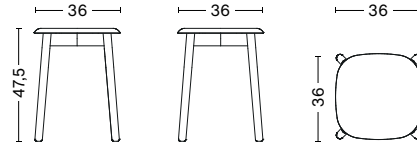

SOFT BLACK STAINED OAK

SOFT GREY STAINED OAK

MATT LACQUERED OAK

CLEAR LACQUERED OAK

SMOKED LACQUERED OAK SEAT & BACK / LACQUERED OAK BASE

DIMENSIONS

/ WIDTH 36 cm / 14.17"

/ DEPTH 36 cm / 14.17"

/ HEIGHT 47,5 cm / 18.70"

/ SEAT HEIGHT 47,5 cm / 18.70"

GLIDERS

PLASTIC GLIDER (STANDARD ON ALL) / Suitable for most floorings which are not too sensitive.

FELT GLIDER / For wooden floors. Not for sensitive wooden floors like pine wood or painted floors. Here we recommend felt glider soft.