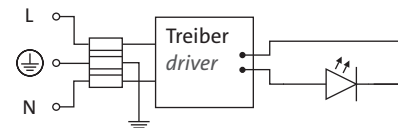

SCHALTPLAN WIRING DIAGRAM

WICHTIG IMPORTANT

Montage nur durch einen autorisierten Elektroinstallateur! Die Lichtquelle dieser Leuchte darf nur vom Hersteller, einem von ihm beauftragten Servicetechniker oder einer vergleichbar qualifizierten Person ersetzt werden.

Nur für Innenraum geeignet!

*Mounting only by an authorized electrician!
Light source of luminaire is allowed to be replaced by manufacturer, a service technician commissioned by manufacturer or a person with equivalent qualifications only.*

For indoor use only!

- ! **ACHTUNG:** Befestigungselemente müssen den Gegebenheiten vor Ort entsprechend ausgewählt werden! / **ATTENTION:** Wall fixtures have to be chosen according to local conditions!