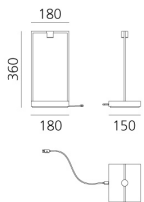

LUMINAIRE

- Watt: **1,7W**
- Lichtstrom (lm): **360lm**
- CCT: **3000K**
- CRI: **90**
- Dimmer Typology: **Push button Dimmer**

Anmerkungen

Battery life:
Dimmer step 1: 8h
Dimmer step 2: 11h
Dimmer step 3: 26h
3 hrs fast charge

BESCHREIBUNG

Curiosity is the new portable lamp that through its shape reveals its vocation for exposition but at the same time for relations. It showcases the spaces where people are or the objects that it can hold inside of it.

Neutral and essential in its graceful structure, it becomes functional enhancing the content. It is available in two sizes, to better adapt to host different objects.

It is a frame for displaying objects. Its base becomes the element that supports what you want to show illuminated by the small spotlight at its top.

It is a controlled light, which with the addition of a white glass sphere with amber light recreates a warm and cosy atmosphere around which to cultivate relationships and feel good.

Curiosity brings its space of light everywhere, and thanks to its long autonomy (up to 26 hours away from the net) it allows you to reinvent everyday light contexts.

It designs individual freedom by adapting to the domestic space, but above all it opens up new scenarios in public places.

Being able to build exible and mobile displays, it is also a perfect tool for retail spaces, for exhibitions, or for restaurants, where it creates an intimate and elegant atmosphere able to follow the changing organization of the spaces.

"We all have that one object that tells the story of a lifetime, of a journey, or a collection of objects that we would like to underline with light. Curiosity - inspired by the universe of the "cabinet of curiosity" - was born from the desire to offer a small exhibition to all those who wish to showcase an object under its light. By nature, it is intended for any sector, both private and professional: museums, display of private collections or of objects on a restaurant table. Everyone is free to imagine its own presentation on the lamp stage.

But there is more to this: Curiosity is decorative and versatile. With its small removable diffuser, it can become an EXPO or a DECO lamp. Thanks to its battery, it is also nomadic and easy to move: it will find its place in all the interior design scenarios. Who said that curiosity was a bad defect?"

Daide Oppizzi

ARTIKELNUMMER: 0174010A

FUNKTIONEN

- Artikelnummer: **0174010A**
- Farbe: **Black-brown**
- Installation: **Tischleuchte**
- Material: **Aluminium**
- Serie: **Design Collection**
- design: **Daide Oppizzi**

DIMENSION

- Länge: **cm 18**
- Breite: **cm 15**
- Höhe: **cm 36**