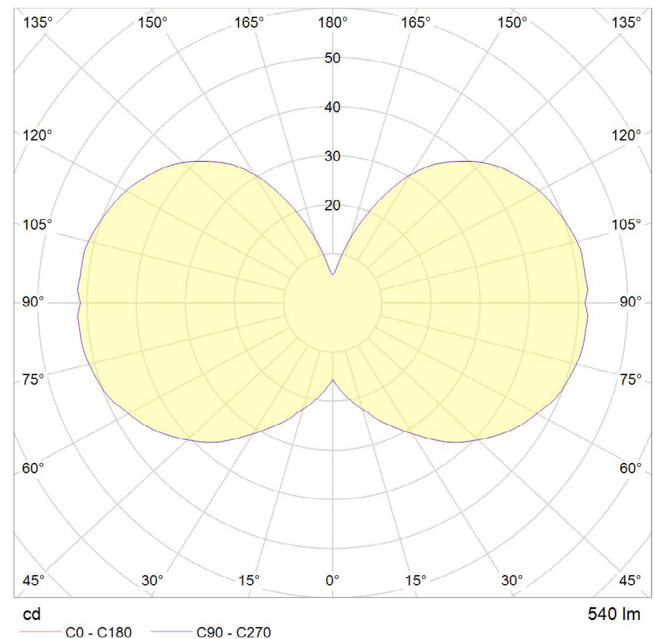

POLAR DIAGRAM

DIMMING

Dimmable: Yes
Dimming type: Trailing edge
Recommended EU Dimmer: Varilight - V-pro JXP401
(X denotes faceplate color)

A full list of compatible dimmers is available on request.

OUTER CARTON

Pc/ Ctn: 20
Gross weight: 4.5kg
Length: 76cm
Width: 31cm
Height: 36cm

IES/LDT FILE

Available upon request.

EAN UK: 5060400150229