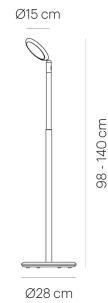

PARROT orange
LP10-4

warmDIM

TECHNICAL SPECIFICATIONS

Lamp holder	LED
warmDIM	Yes
Luminaire luminous flux	800 lm
Colour temperature	2700 K
Colour rendering index (CRI)	> 90
Rated voltage (range)	120-240 V
Power consumption (maximum)	10 W
Energy efficiency	A - A++
Dimmable	Yes
Type of Dimmer	Integrated pushbutton