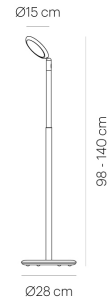

PARROT orange
LP10-4

warmDIM

DONNEES TECHNIQUES

Douille / source lumineuse	LED
warmDIM	Oui
Flux lumineux du luminaire	800 lm
Température de couleur	2700 K
Rendu des couleurs (CRI)	> 90
Tension nominale de / jusqu'à	120-240 V
Puissance consommée (maximal)	10 W
Classe énergétique	A - A++
Dimmable	Oui
Type de variation	Bouton intégré