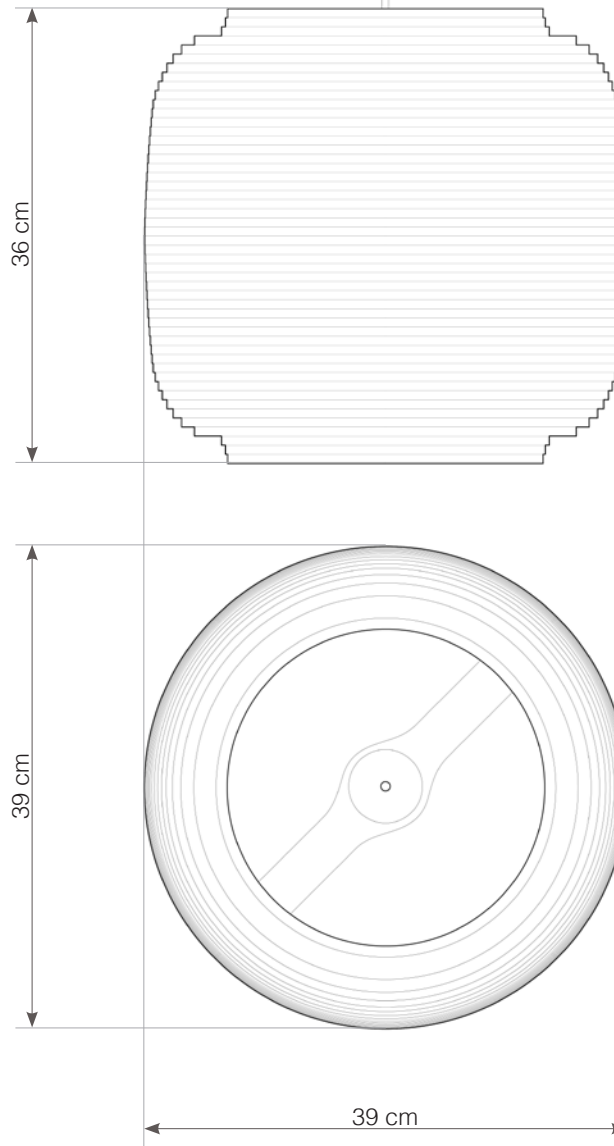

Ausi14

1x 15W maximum LED
E27 socket | 230V 50Hz | Class II

For use with dimmable incandescent bulbs. Also compatible with CFL bulbs or dimmable LED bulbs of equivalent wattage.

Mounting Installation: Suspended

recycled cardboard

responsibly made in holland

proudly designed in seattle | usa

responsible handmade quality

nontoxic fire retardant treated

compressed air recommended cleaning

use in dry location only

● SHADE ALSO AVAILABLE IN NATURAL.

hardwired cord set + ceiling canopy

INCLUDES A TWO-METER WHITE FABRIC CORD AND A GRAY POWDER COATED STEEL CANOPY. ○ ●
FIVE-METER CORDS ARE AVAILABLE FOR AN ADDITIONAL CHARGE.

Scraplight shades are non-toxic and are handmade using responsible practices. Because all Scraplights are handmade, dimensions may vary slightly. This luminaire is compatible with bulbs of the energy classes A++, A+, A, B, C, D & E (EU No 874/2012).

SCRAPLIGHTS® white
a refreshing take on a responsible idea