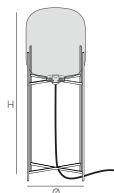

3050WV

WHITE BASE AND WHITE CABLE
glass body white

3050AUBCHR
3050GRCHR
3050GRACCHR

CHROME BASE AND BLACK CABLE
glass body aubergine
glass body smoky grey
glass body smoky grey acetato

MATERIAL

BASE
steel, half round tube \varnothing 16,0 mm,
powder coated or chrome

BODY
coloured glass, hand-blown

CABLE
textile, 4000 mm with foot switch
+ Euro-plug

BULB FITTING
E27 230-240 Volt 50/60Hz 2 Watt
LED filament (bulb included)

DIMENSIONS mm

1400 H x 450 Ø

Each glass is unique. Small bubbles and streaks, as well as minor variations in color and size, are characteristic of handmade glass and are not flaws of design or manufacture.