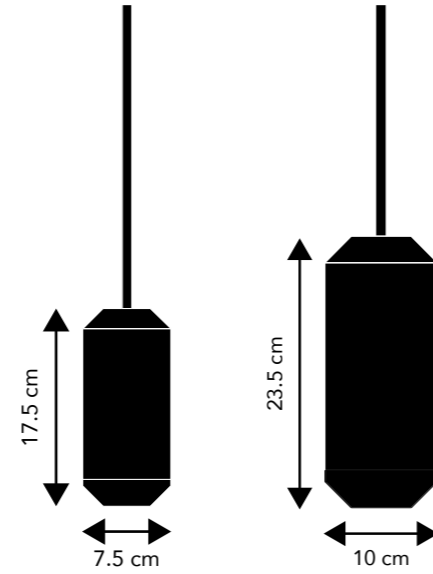

BACKBEAT

Designer: mrkvrd design

Metal pendant with acrylic bottom.

Cord:
300 cm black fabric

Ceiling fitting:
ø2 cm. Black.

Socket/bulb (not incl.)
GU10 max. 10W
Learn more about e.g. Kelvin, Lumen, Watt - see our homepage. Click [here](#).

Recommended bulb:
Art.no. 113237
Philips GU10 3.5W (Energy class A+)

Weight:
Pendant ø7.5 cm: 1.1 kg.
Pendant ø10 cm: 2.0 kg.

Box dimensions:
Pendant ø7.5 cm: 18x15x19.5 cm. 1.5 kg. gross
Pendant ø10 cm: 18x15x29.5 cm. 2.5 kg. gross

Gold. ø7.5 cm:
Art.no. 108861

Gold. ø10 cm:
Art.no. 108873

Black. ø7.5 cm:
Art.no. 108863

Black. ø10 cm:
Art.no. 108875