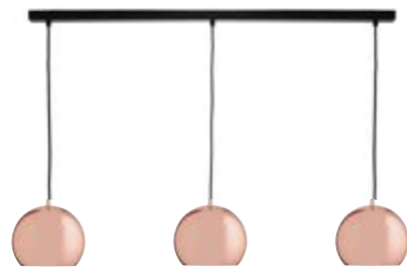

Glossy copper: art.no. 100322